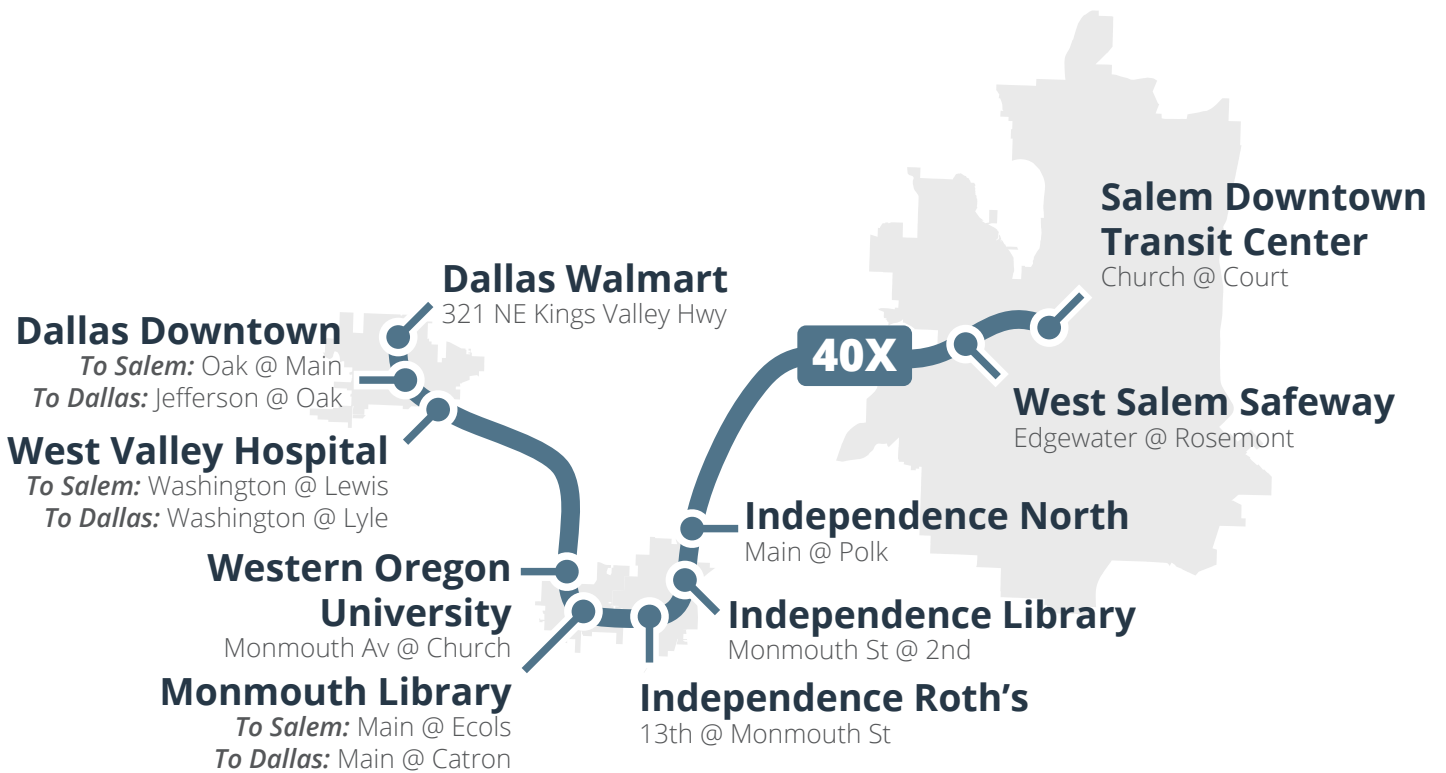

## To Stayton or Gates

Salem Downtown TC Church @ Court BAY U	Salem Capitol Mall State @ Capitol Bldg	Salem Walmart 1950 Turner Rd SE	Turner Boise @ 2nd	Aumsville Main @ 5th	Stayton DMV/DHS Sublimity Rd @ Golf Club	Sublimity Johnson @ Starr	Stayton Park & Ride Cascade Hwy @ Golf	Stayton Safeway First @ Fir	Stayton Downtown Washington @ 4th	Mehama Gingerbread @ Grove	Lyons Main @ 10th	Mill City Ivy @ 1st	Gates Central @ Gates Hill
7:30a	7:32a	7:40a	7:50a	8:00a	8:08a	8:14a	8:19a	8:23a	8:25a	—	—	—	—
10:30a	10:32a	10:40a	10:50a	11:00a	11:08a	11:14a	11:19a	11:23a	11:25a	11:42a	11:47a	12:00p	12:08p
3:00p	3:02p	3:14p	3:25p	3:35p	3:43p	3:51p	3:58p	4:02p	4:04p	—	—	—	—
5:30p	5:32p	5:40p	5:50p	6:00p	6:08p	6:14p	6:19p	6:23p	6:25p	6:42p	6:47p	7:00p	7:08p

## To Salem

Gates Central @ Gates Hill	Mill City Ivy @ 1st	Lyons Main @ 10th	Mehama Gingerbread @ Grove	Stayton Downtown Washington @ 4th	Stayton Safeway First @ Fir	Stayton Park & Ride Cascade Hwy @ Golf	Sublimity Johnson @ Starr	Stayton DMV/DHS Sublimity Rd @ Golf Club	Aumsville Main @ 5th	Turner Boise @ 2nd	Salem Walmart 1950 Turner Rd SE	Salem Capitol Mall Court @ Capitol	Salem Downtown TC Church @ Court
5:41a	5:50a	6:03a	6:08a	6:25a	6:27a	6:31a	6:36a	6:42a	6:50a	7:00a	7:10a	7:17a	7:20a
—	—	—	—	9:25a	9:27a	9:31a	9:36a	9:42a	9:50a	10:00a	10:10a	10:17a	10:20a
12:41p	12:50p	1:03p	1:08p	1:25p	1:27p	1:31p	1:36p	1:42p	1:50p	2:00p	2:10p	2:17p	2:20p
—	—	—	—	4:18p	4:20p	4:24p	4:29p	4:35p	4:45p	4:55p	5:06p	5:17p	5:20p

Pickup in <b>Dallas</b>	>	Drop-off in <b>Independence or Monmouth</b>
7:45-8:30a	>	8:45-9:15a
10:55-11:30a	>	11:45a-12:15p
1:00-1:40p	>	1:55-2:25p
2:40-3:10p	>	3:25-3:50p
3:50-4:30p	>	4:45-5:15p

### Traveling Within Cities?

Travel within <b>Independence / Monmouth</b>
7:00-7:30a
8:00-8:30a
8:45-9:15a
10:10-10:40a
11:45a-12:15p
1:55-2:25p
3:25-3:50p
4:45-5:15p

Travel within <b>Dallas</b>
7:45-8:30a
8:45-9:30a
9:30-10:00a
10:55-11:30a
12:30-1:00p
1:00-1:40p
2:40-3:10p
3:50-4:30p