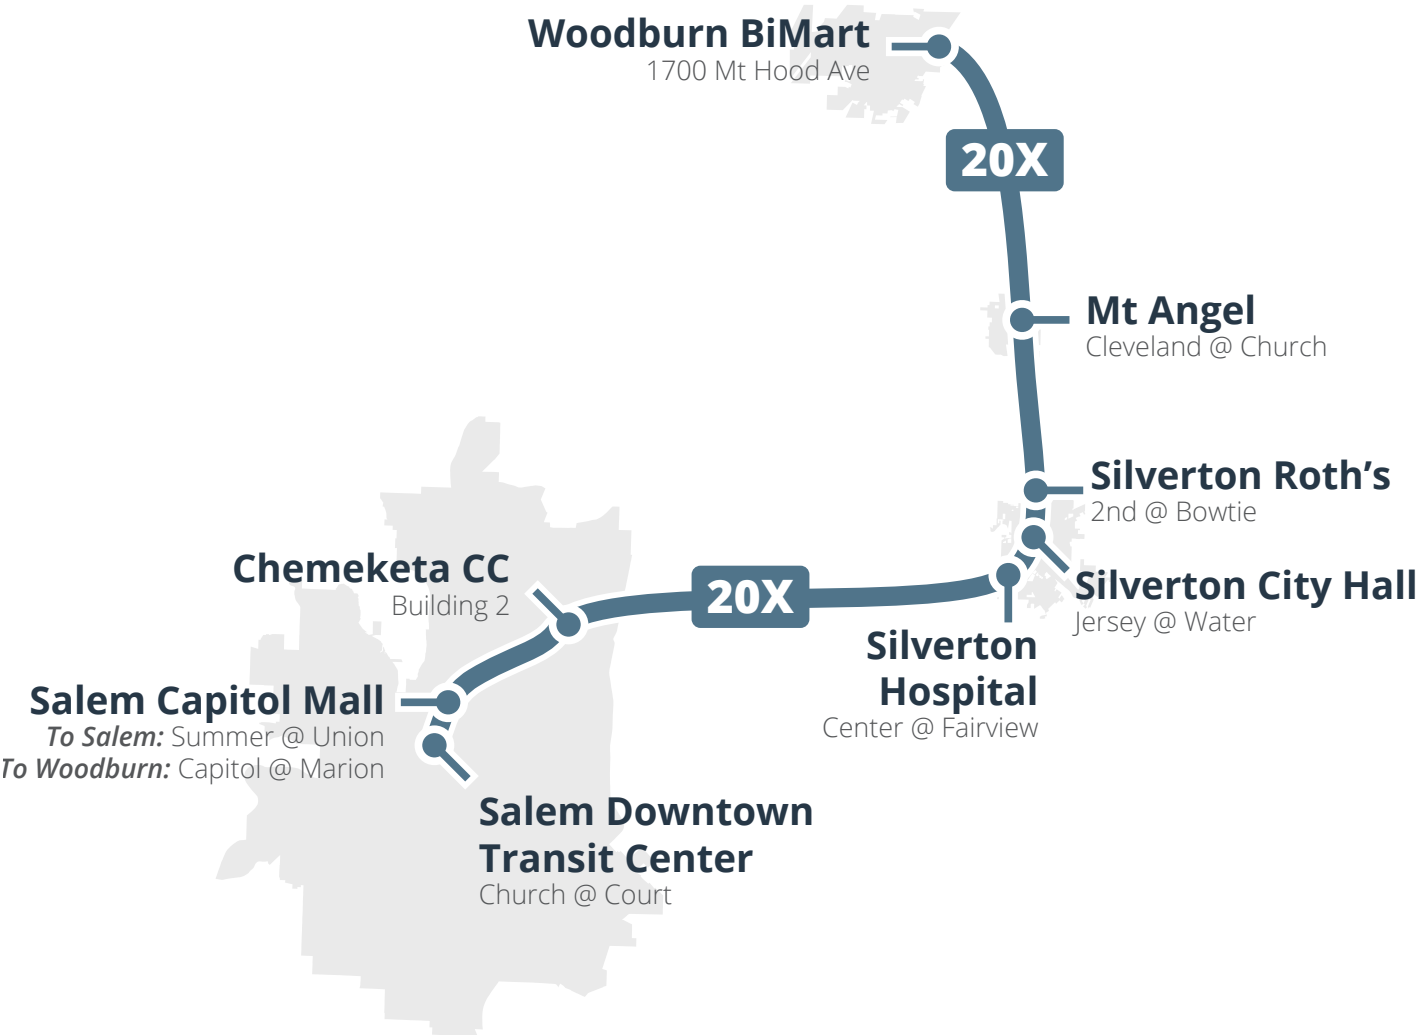

## To Woodburn

Salem Downtown Transit Center Church @ Court BAY L	Salem Capitol Mall Capitol @ Marion	Chemeketa CC Building 2 BAY D	Brooks Portland Rd @ Riverton	Gervais 4th @ Douglas	Woodburn Transit Center 1st @ Arthur	Woodburn BiMart 1700 Mt Hood Ave
7:30a	7:32a	7:45a	7:55a	8:04a	8:13a	8:19a
9:30a	9:32a	9:45a	9:55a	10:04a	10:13a	10:19a
12:00p	12:02p	12:15p	12:25p	12:34p	12:43p	12:49p
2:00p	2:02p	2:15p	2:25p	2:34p	2:43p	2:49p
5:30p	5:32p	5:47p	5:57p	6:06p	6:15p	6:21p
7:30p	7:32p	7:45p	7:55p	8:04p	8:13p	8:19p

### To Woodburn

Salem Downtown Transit Center Church @ Court BAY V	Salem Capitol Mall Capitol @ Marion	Chemeketa CC Building 2 BAY D	Silverton Hospital Center @ Fairview	Silverton City Hall Jersey @ Water	Silverton Roth's 2nd @ Bowtie	Mt Angel Cleveland @ Church	Woodburn BiMart 1700 Mt Hood Ave
7:30a	7:32a	7:45a	8:04a	8:07a	8:11a	8:20a	8:34a
10:00a	10:02a	10:15a	10:34a	10:37a	10:41a	10:50a	11:04a
12:00p	12:02p	12:15p	12:34p	12:37p	12:41p	12:50p	1:04p
2:30p	2:32p	2:45p	3:04p	3:07p	3:11p	3:20p	3:34p
5:30p	5:32p	5:45p	6:04p	6:07p	6:11p	6:20p	6:34p

Pickup in <b>Dallas</b>	>	Drop-off in <b>Independence or Monmouth</b>
7:45-8:30a	>	8:45-9:15a
10:55-11:30a	>	11:45a-12:15p
1:00-1:40p	>	1:55-2:25p
2:40-3:10p	>	3:25-3:50p
3:50-4:30p	>	4:45-5:15p

### Traveling Within Cities?

Travel within <b>Independence / Monmouth</b>
7:00-7:30a
8:00-8:30a
8:45-9:15a
10:10-10:40a
11:45a-12:15p
1:55-2:25p
3:25-3:50p
4:45-5:15p

Travel within <b>Dallas</b>
7:45-8:30a
8:45-9:30a
9:30-10:00a
10:55-11:30a
12:30-1:00p
1:00-1:40p
2:40-3:10p
3:50-4:30p