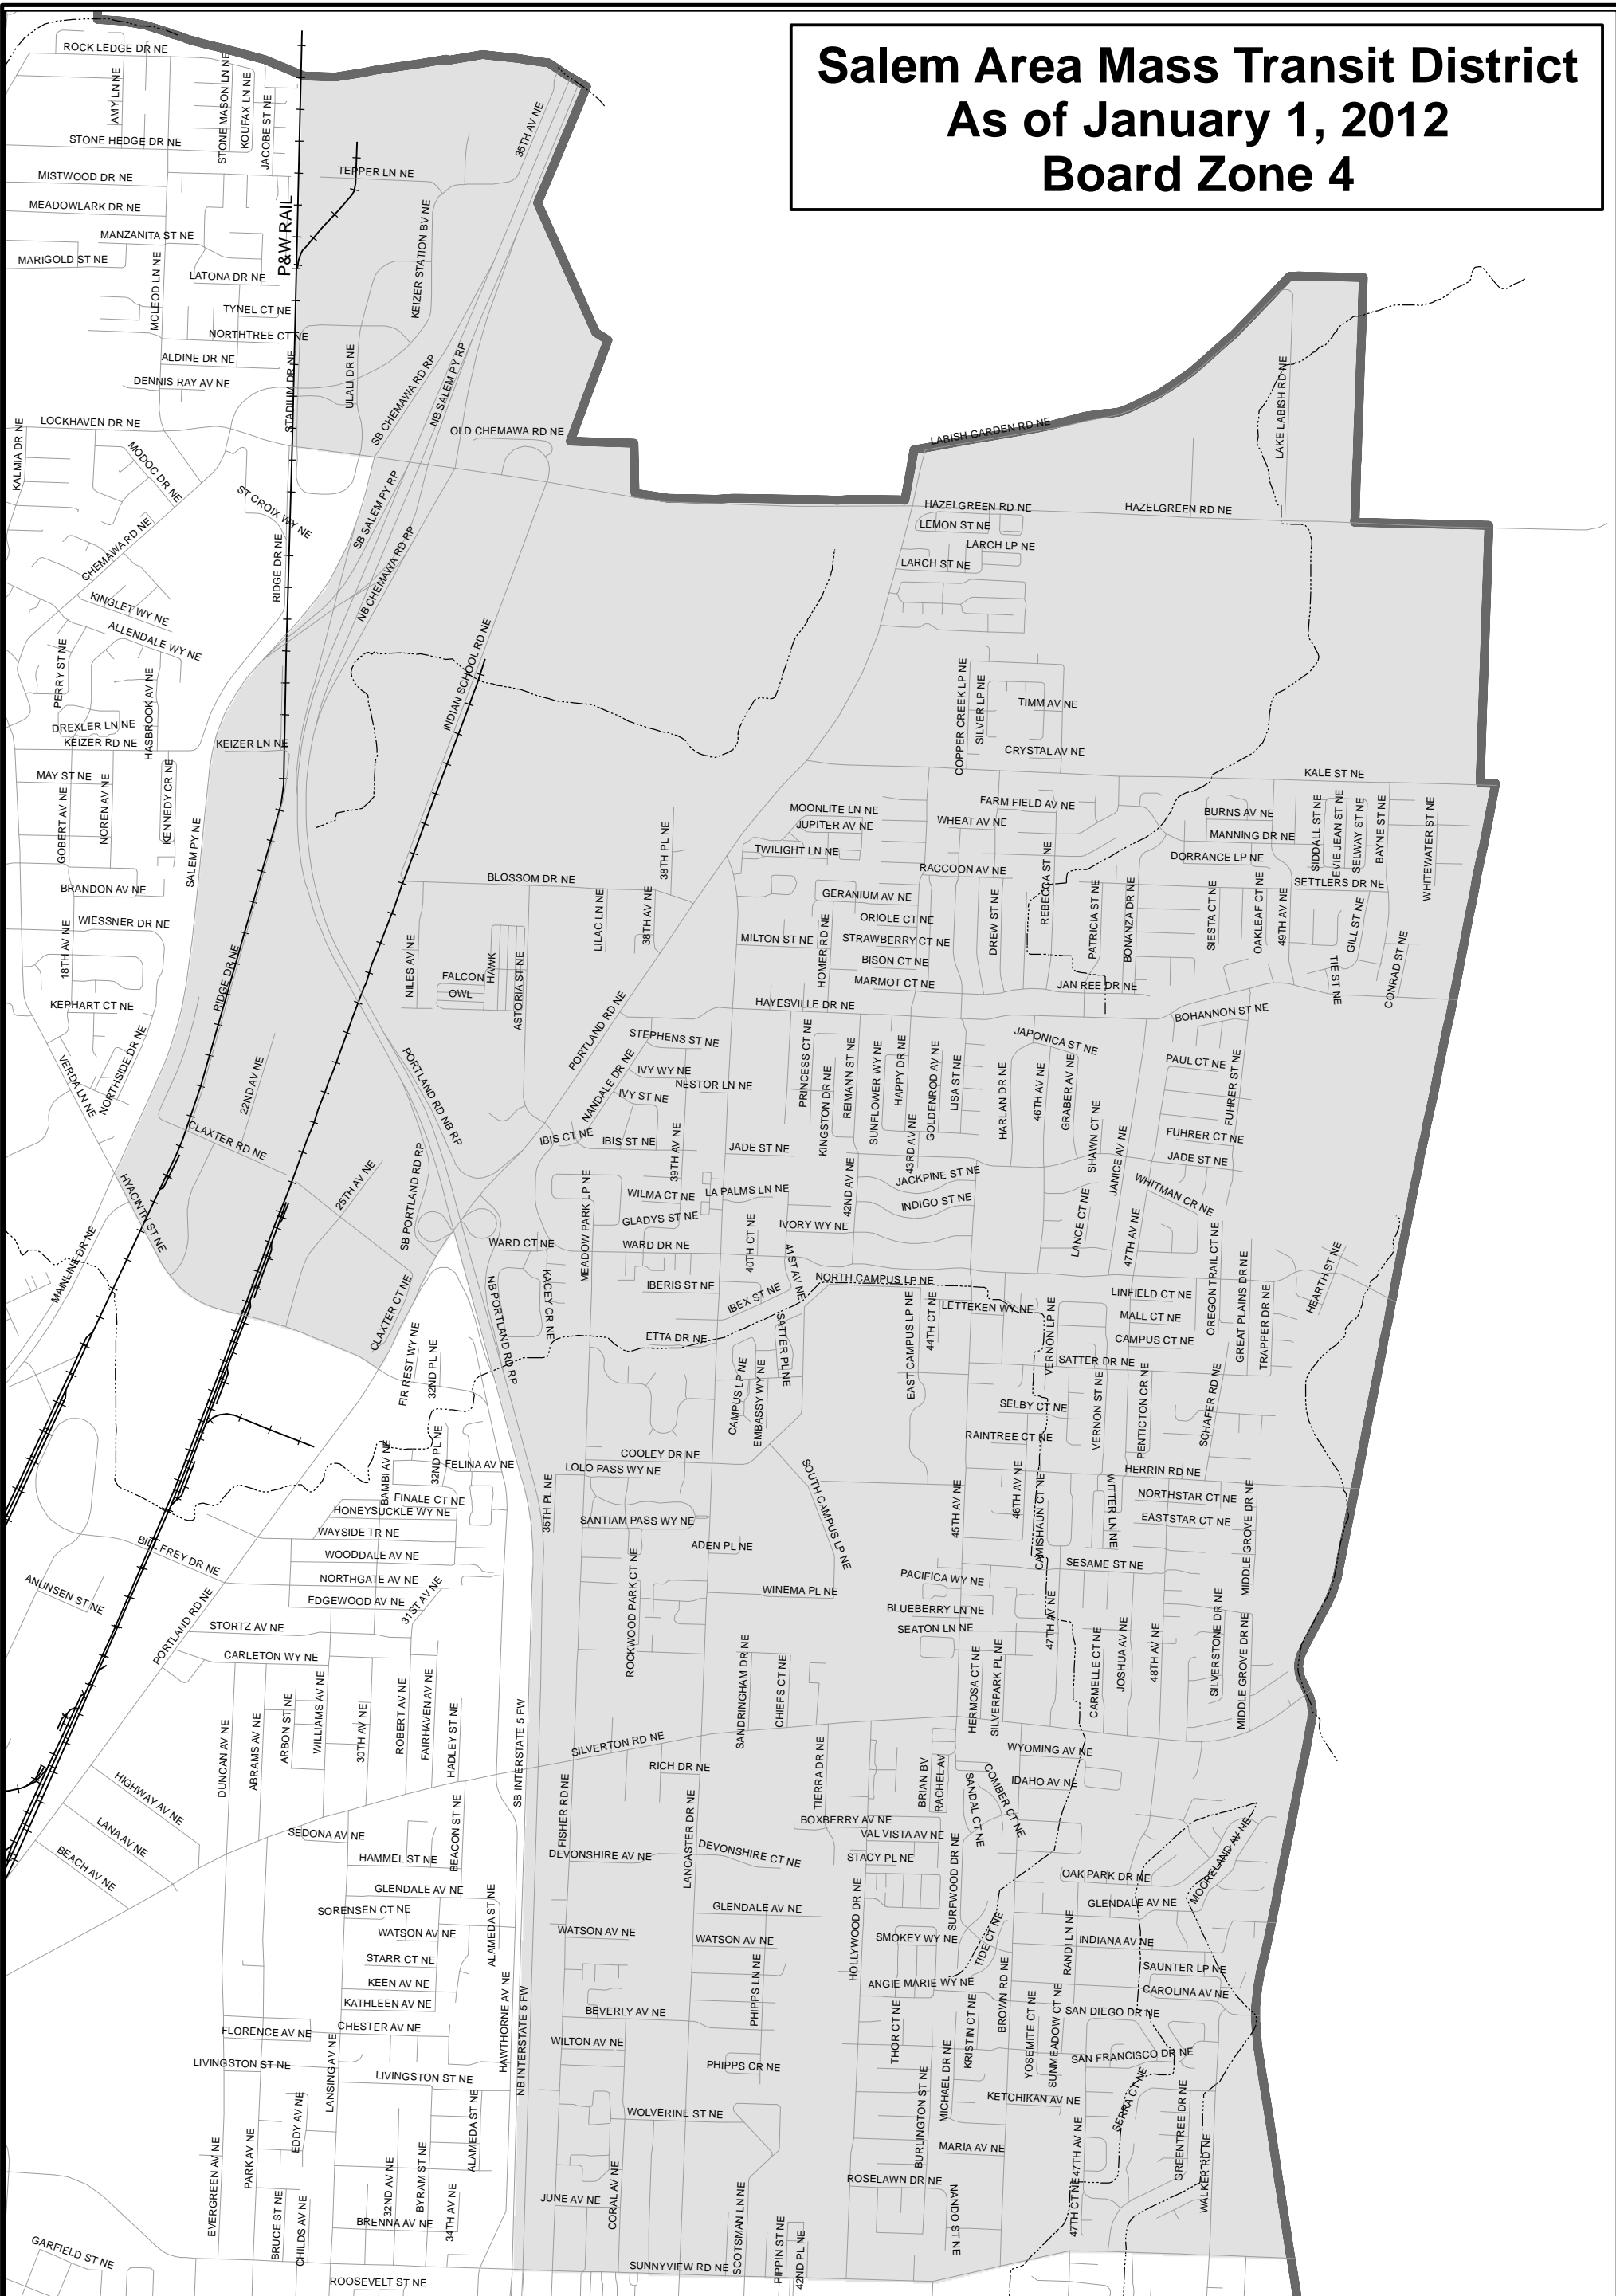

Salem Area Mass Transit District As of January 1, 2012 Board Zone 1

- Legend**
- Roads
 - +— Railroads
 - Hydrography
 - ▭ District Boundary

Salem Area Mass Transit District As of January 1, 2012 Board Zone 3

- Legend**
- Roads
 - Railroads
 - Hydrography
 - District Boundary

Salem Area Mass Transit District As of January 1, 2012 Board Zone 4

- Legend**
- Roads
 - Railroads
 - Hydrography
 - District Boundary

Salem Area Mass Transit District As of January 1, 2012 Board Zone 5

- Legend**
- Roads
 - Railroads
 - Hydrography
 - District Boundary

Salem Area Mass Transit District As of January 1, 2012 Board Zone 6

Legend

-  Roads
-  Railroads
-  Hydrography
-  District Boundary

Salem Area Mass Transit District As of January 1, 2012 Board Zone 7

- Legend**
- Roads
 - +— Railroads
 - Hydrography
 - ▭ District Boundary