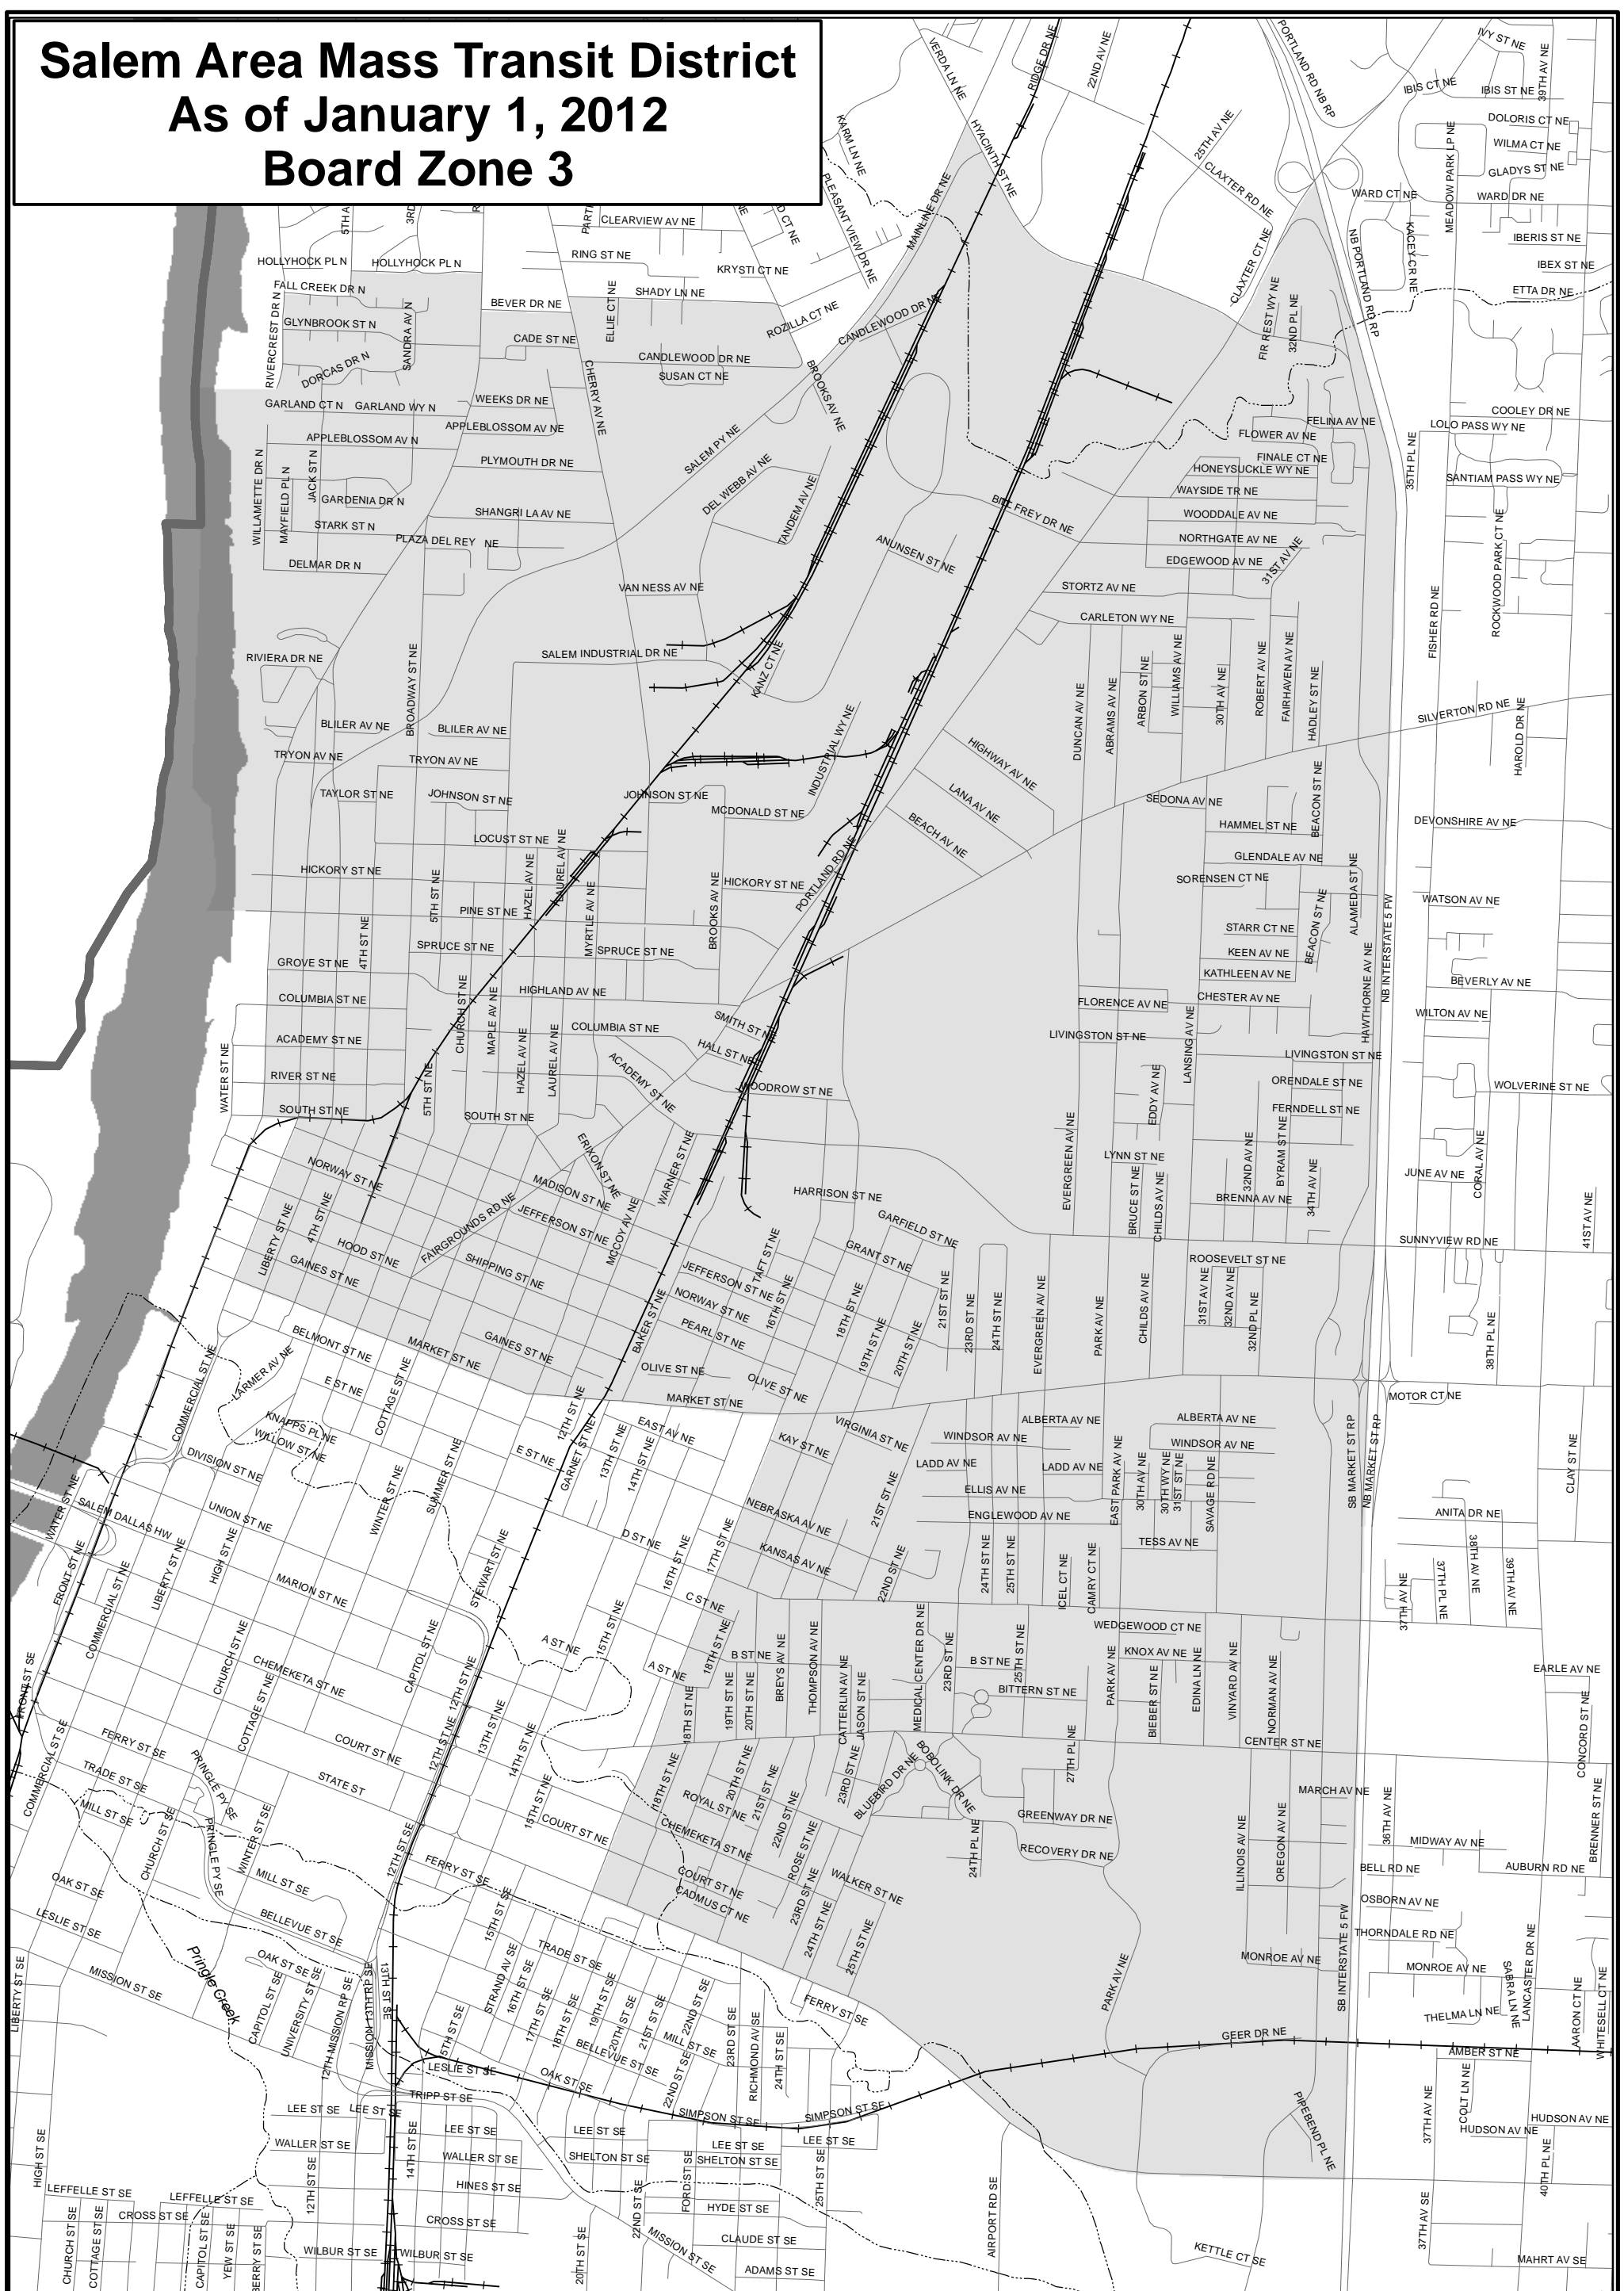

Salem Area Mass Transit District As of January 1, 2012 Board Zone 1

- Legend**
- Roads
 - +— Railroads
 - Hydrography
 - ▭ District Boundary

Salem Area Mass Transit District As of January 1, 2012 Board Zone 3

- Legend**
- Roads
 - Railroads
 - Hydrography
 - District Boundary

Salem Area Mass Transit District As of January 1, 2012 Board Zone 4

- Legend**
- Roads
 - Railroads
 - Hydrography
 - District Boundary

Salem Area Mass Transit District As of January 1, 2012 Board Zone 5

- Legend**
- Roads
 - Railroads
 - Hydrography
 - District Boundary

Salem Area Mass Transit District As of January 1, 2012 Board Zone 6

Legend

-  Roads
-  Railroads
-  Hydrography
-  District Boundary

Salem Area Mass Transit District As of January 1, 2012 Board Zone 7

- Legend**
- Roads
 - +— Railroads
 - Hydrography
 - ▭ District Boundary