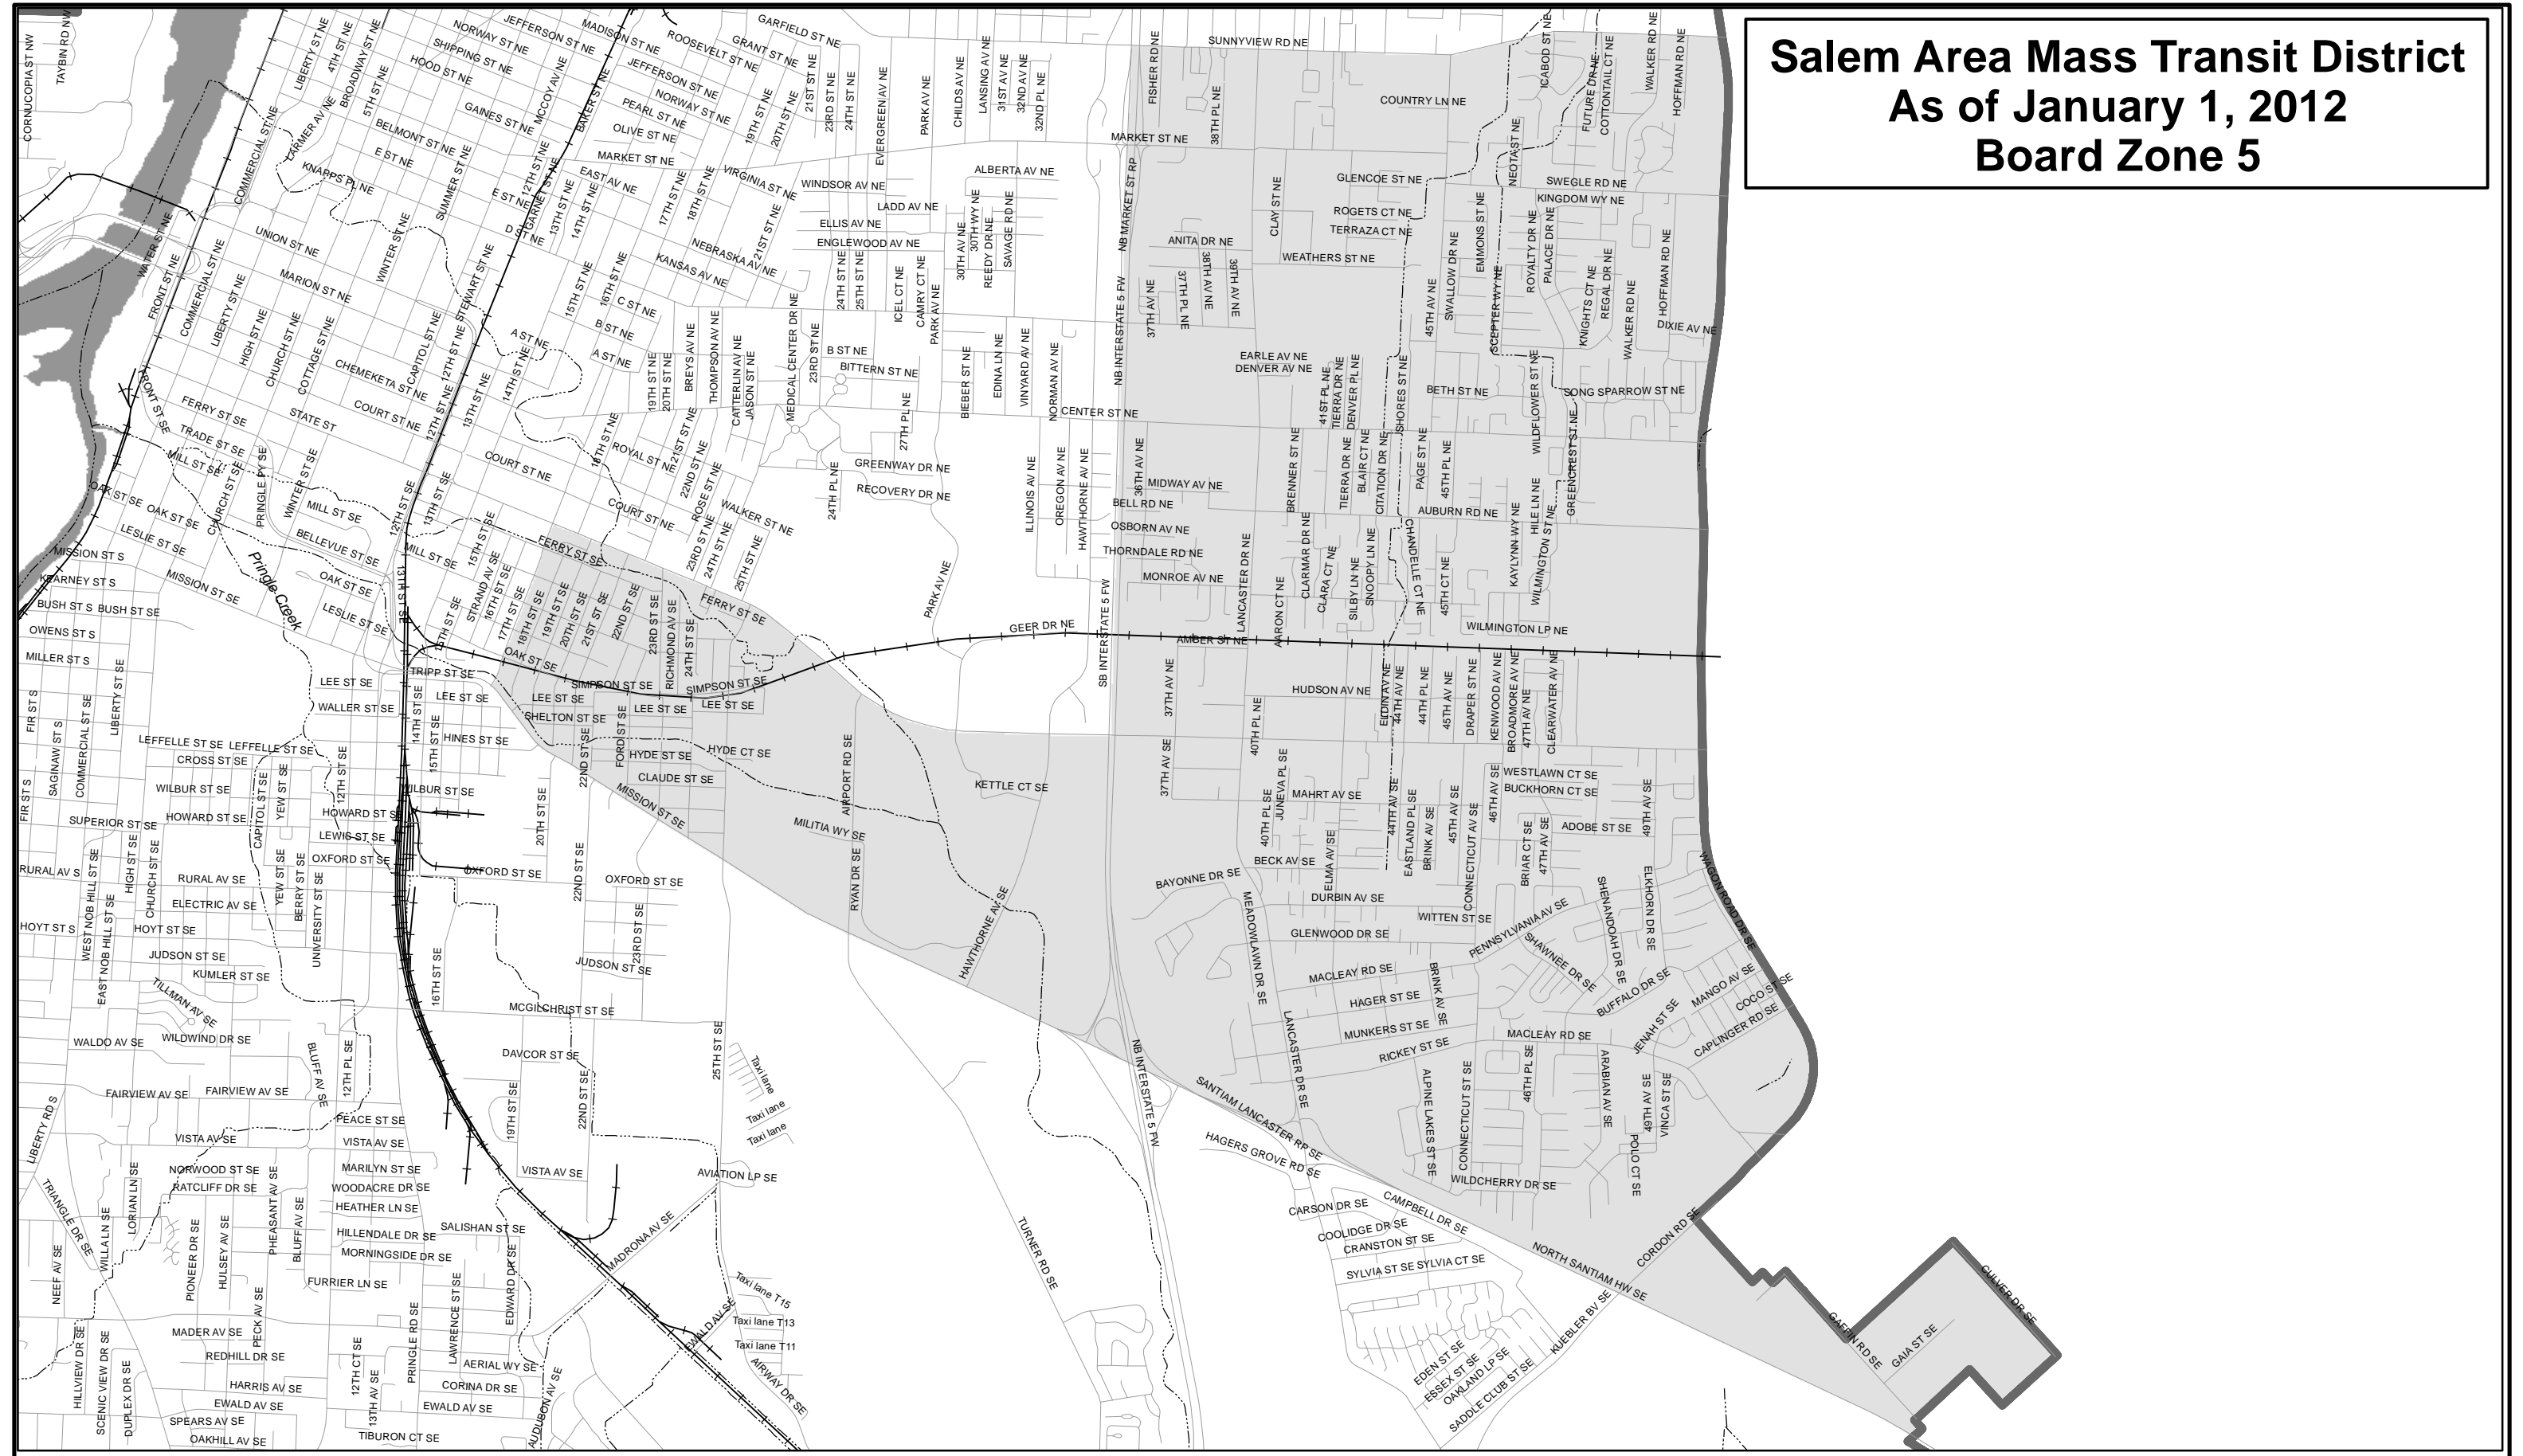

Salem Area Mass Transit District As of January 1, 2012 Board Zone 1

- Legend**
- Roads
 - +— Railroads
 - Hydrography
 - ▭ District Boundary

Salem Area Mass Transit District As of January 1, 2012 Board Zone 3

- Legend**
- Roads
 - Railroads
 - Hydrography
 - District Boundary

Salem Area Mass Transit District As of January 1, 2012 Board Zone 4

- Legend**
- Roads
 - Railroads
 - Hydrography
 - District Boundary

Salem Area Mass Transit District As of January 1, 2012 Board Zone 5

- Legend**
- Roads
 - Railroads
 - Hydrography
 - District Boundary

Salem Area Mass Transit District As of January 1, 2012 Board Zone 6

Legend

-  Roads
-  Railroads
-  Hydrography
-  District Boundary

Salem Area Mass Transit District As of January 1, 2012 Board Zone 7

- Legend**
- Roads
 - +— Railroads
 - Hydrography
 - ▭ District Boundary