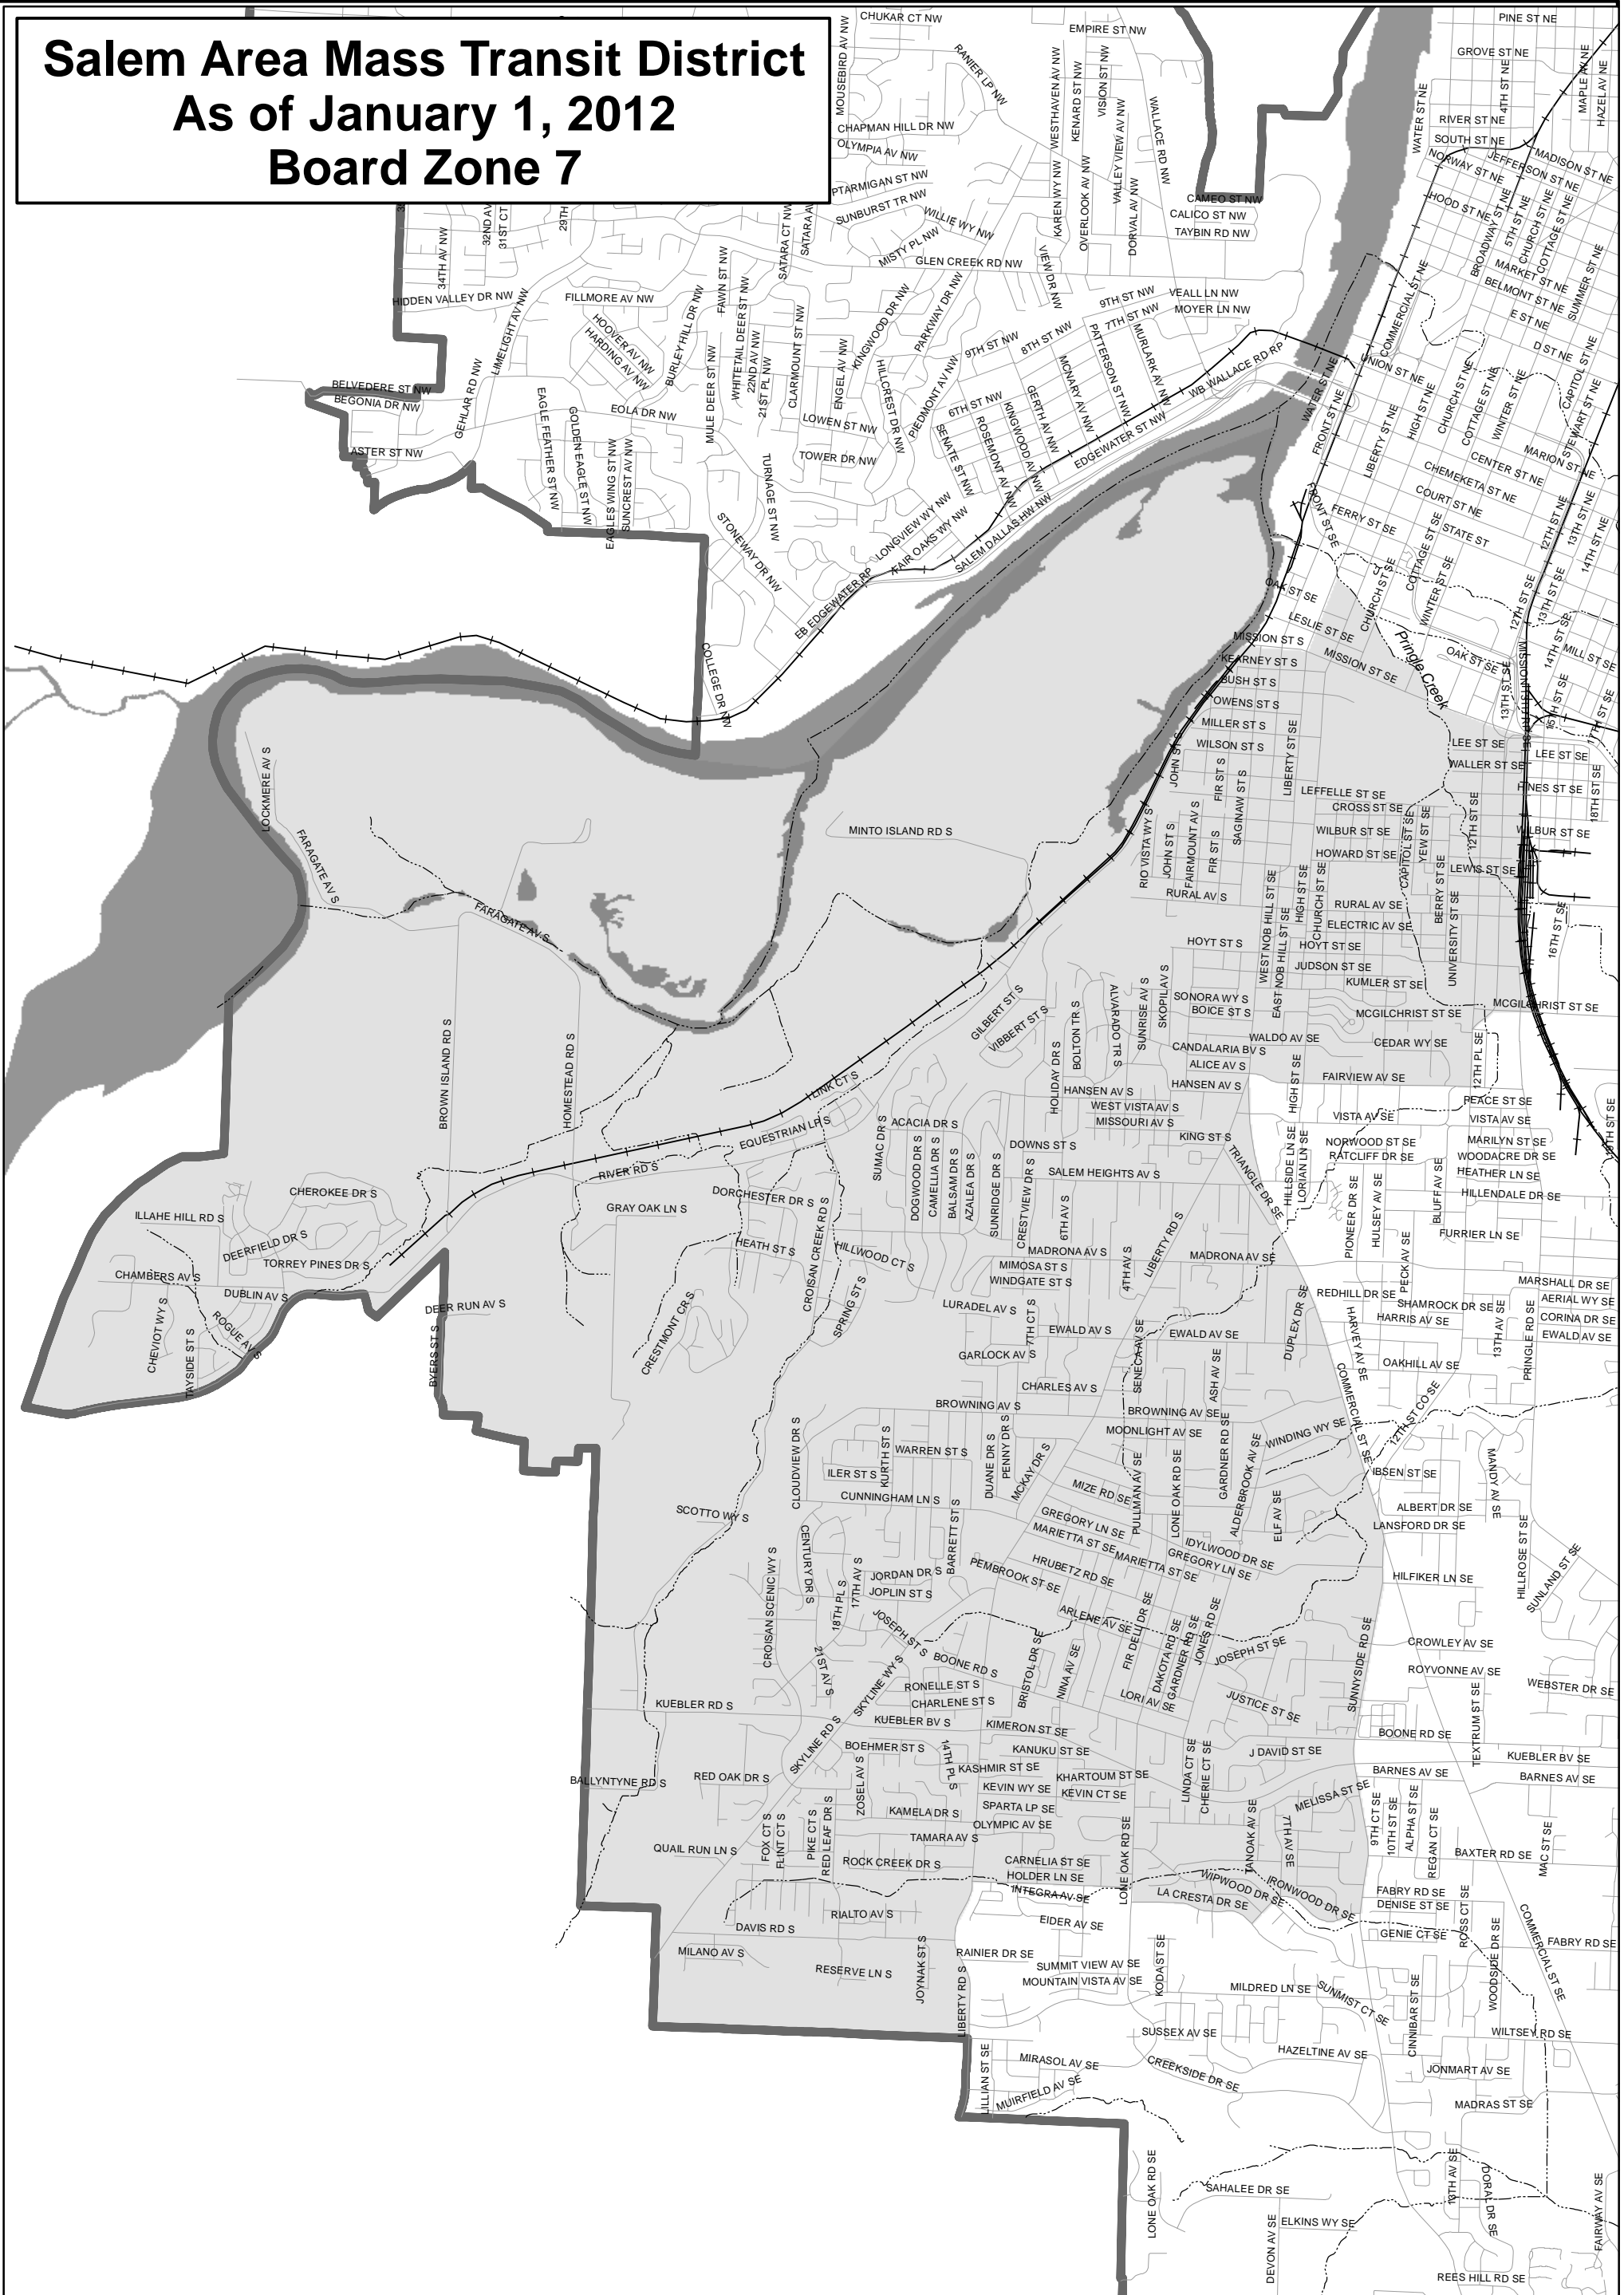

Salem Area Mass Transit District As of January 1, 2012 Board Zone 7

1. **Legend**
2. Roads
   - —+— Railroads
   - --- Hydrography
   - ▭ District Boundary