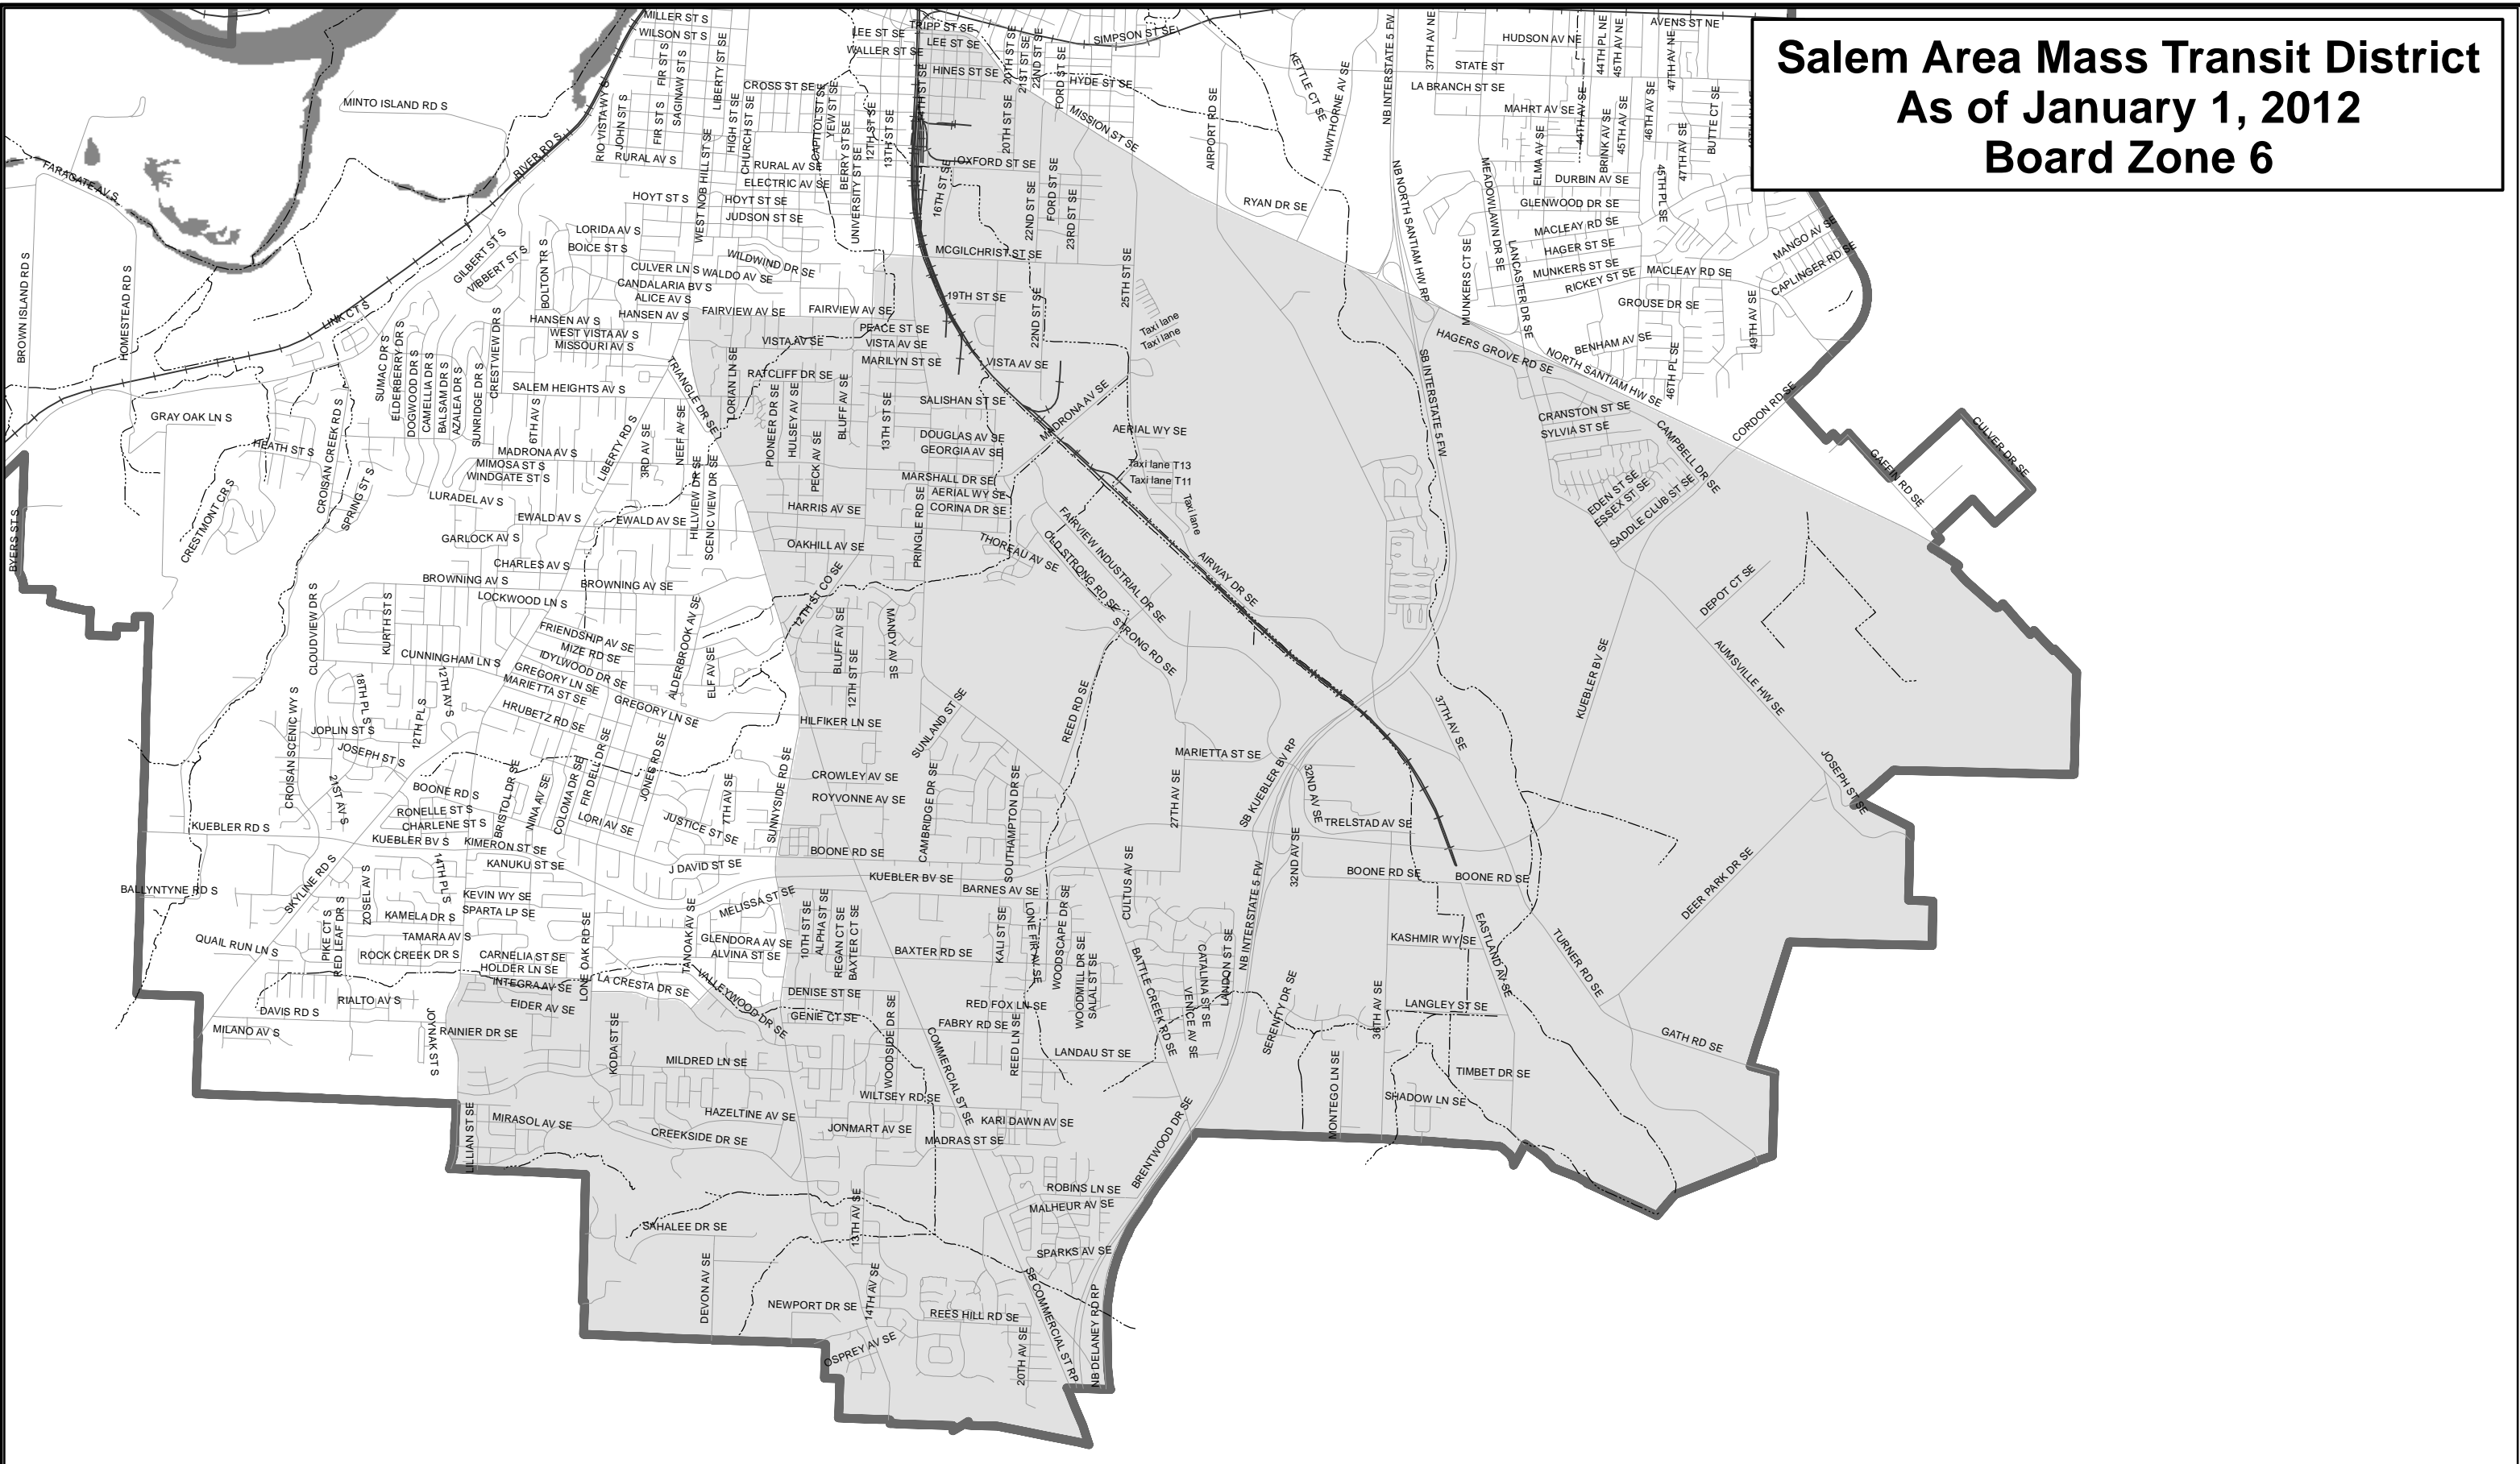

Salem Area Mass Transit District As of January 1, 2012 Board Zone 1

- Legend**
- Roads
 - +— Railroads
 - Hydrography
 - ▭ District Boundary

Salem Area Mass Transit District As of January 1, 2012 Board Zone 3

- Legend**
- Roads
 - Railroads
 - Hydrography
 - District Boundary

Salem Area Mass Transit District As of January 1, 2012 Board Zone 4

- Legend**
- Roads
 - Railroads
 - Hydrography
 - District Boundary

Salem Area Mass Transit District As of January 1, 2012 Board Zone 5

- Legend**
- Roads
 - Railroads
 - Hydrography
 - District Boundary

Salem Area Mass Transit District As of January 1, 2012 Board Zone 6

Legend

-  Roads
-  Railroads
-  Hydrography
-  District Boundary

Salem Area Mass Transit District As of January 1, 2012 Board Zone 7

- Legend**
- Roads
 - +— Railroads
 - Hydrography
 - ▭ District Boundary