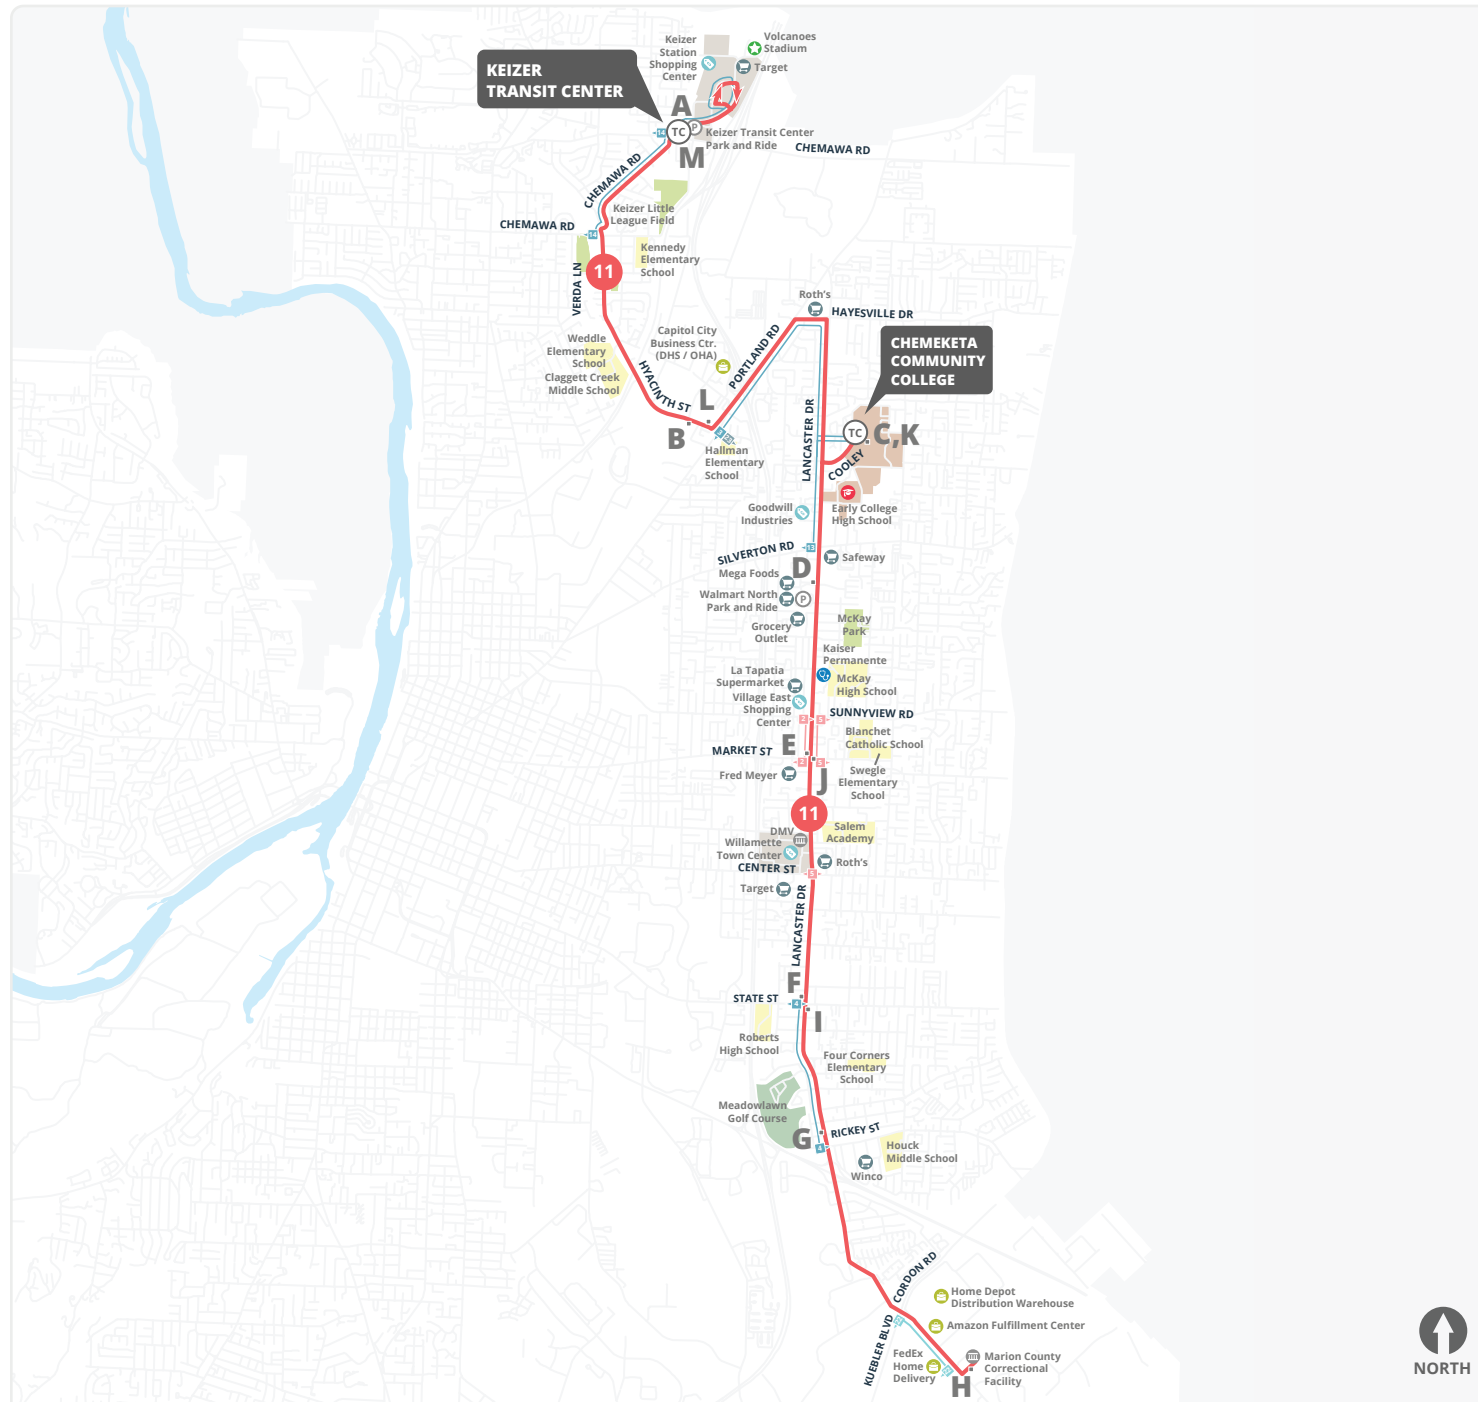

Timepoints are noted in **bold** and correspond with letters on the map and schedule.

Stop List | **To Keizer Transit Center**

- **H Marion Co. Correctional Facility**
  Aumsville Hwy @ Depot
  Lancaster @ Saddle Club
  Lancaster @ Eden
  Lancaster @ Sundial
  Lancaster @ Carson
  Lancaster @ Munkers
  Lancaster @ Macleay
  Lancaster @ Durbin
  Lancaster @ Mahrt
- **I Lancaster @ State**
  Lancaster @ Amber
  Lancaster @ Monroe
  Lancaster @ Auburn
  Lancaster @ Center
  Lancaster @ Denver
  Lancaster @ D St
  Lancaster @ Weathers
  Lancaster @ Cypress
- **J Lancaster @ Market**
  Lancaster @ Sunnyview
  Lancaster @ Wolverine
  Lancaster @ Beverly
  Lancaster @ Devonshire
  Lancaster @ Rich
  Lancaster @ Silverton Rd
  Lancaster @ Winema
- **K Chemeketa College - Bldg 2 - Bay A**
  Lancaster @ Satter
  Lancaster @ Ward
  Lancaster @ Jade
  Hayesville @ Nandale
  Portland Rd @ Hayesville
  Portland Rd @ Astoria
- **L Hyacinth @ Portland Rd**
  Hyacinth @ 25th
  Hyacinth @ Salem Industrial
  Verda @ Claxter
  Verda @ Chelan
  Verda @ Dearborn
  Verda @ Chemawa
  Chemawa @ Springtime
  Chemawa @ McLeod
- **M Keizer Transit Center**

Los tiempos están notados en letras **oscuras** y corresponde con letras en el mapa y el horario.

Interactive system map, route maps, and transfer route information are available at:
Cherriots.org/systemmap

Bus Fares

There are four types of passes:

- One-Ride cash fare
- Day Pass
- 30-Day Pass
- Annual Pass

More details at Cherriots.org/fares.

Tarifas de autobús

Hay cuatro tipos de pases:

- Un-Viaje
- Pase del Día
- Pase de 30 Días
- Pase Anual

Más detalles a Cherriots.org/tarifas.

Where to purchase bus passes

(available pass types vary by location)

- Cherriots Customer Service
- Chemeketa College Bookstore
- Roth's (Salem stores only)
- Safeway (Salem-Keizer stores only)
- Umopass.com or on the Umo app

Dónde comprar pases de autobús

(La disponibilidad y clase del pase varían por ubicación)

- Servicio al Cliente de Cherriots
- Librería de Chemeketa College
- Roth's (solamente tiendas de Salem)
- Safeway (solamente tiendas de Salem-Keizer)
- Umopass.com o en la aplicación Umo

Detours

Routes may go on detour due to weather or road construction. Check detour updates at:

- Cherriots.org/alerts
- 503-588-2877

Desvíos

Las rutas pueden desviarse debido al clima o la construcción de carreteras. Revise las actualizaciones de desvíos a:

- Cherriots.org/alertas
- 503-588-2877

Cherriots.org
503-588-2877

220 High St. NE
Salem, OR 97301

printed on recycled paper