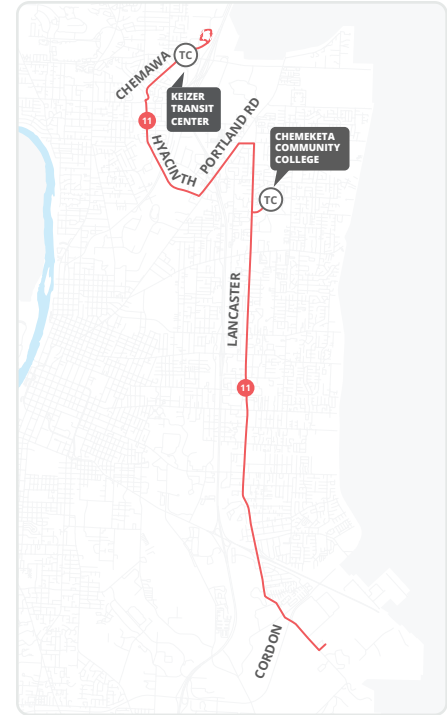

30-minute service all other times

Servicio de 30 minutos todas las otras horas