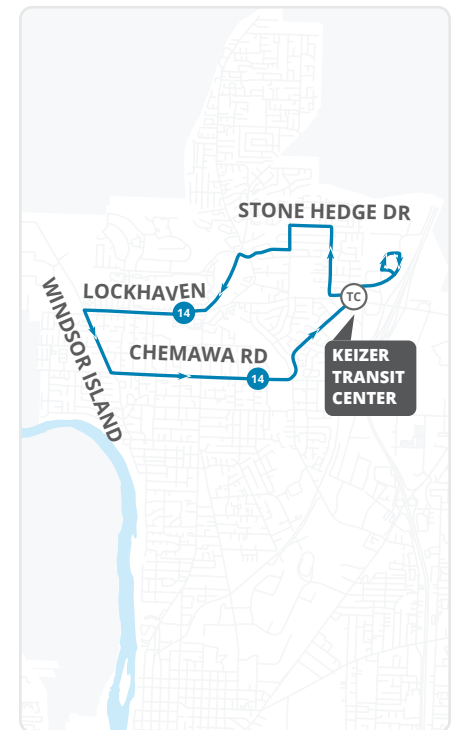

Stop List

A Keizer Transit Center - Bay D

McLeod @ Dennis Ray

McLeod @ Manzanita

B McLeod @ Tepper

14th @ Stone Hedge

Manzanita @ 14th

Manzanita @ Trail

River Rd @ McNary Estates

River Rd @ Promenade

Lockhaven @ Inland Shores

Lockhaven @ Lakefair

Lockhaven @ McClure

Lockhaven @ Wildwood

Windsor Island @ Trent

C Windsor Island @ Willow Lake

Detours

Routes may go on detour due to weather or road construction. Check detour updates at:

- Cherriots.org/alerts
- 503-588-2877

Desvíos

Las rutas pueden desviarse debido al clima o la construcción de carreteras. Revise las actualizaciones de desvíos a:

- Cherriots.org/alertas
- 503-588-2877

Cherriots.org

503-588-2877

220 High St. NE
 Salem, OR 97301

printed on recycled paper

Windsor Island Road

Operates Monday-Friday
Opera de lunes a viernes

30-MINUTE SERVICE
SERVICIO DE 30 MINUTOS