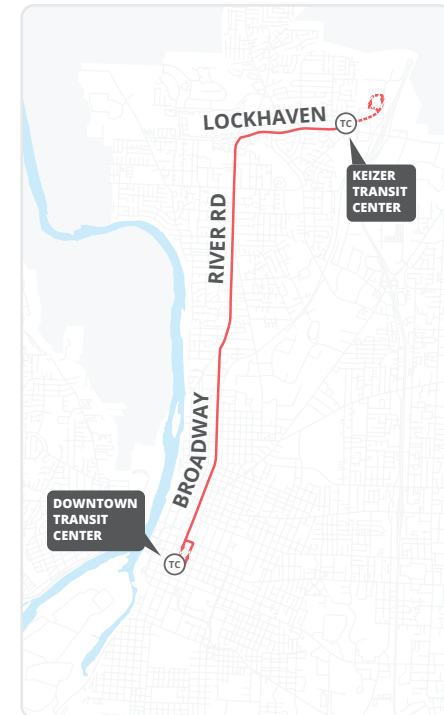

Broadway / River Road

15-MINUTE SERVICE

Weekdays 7 a.m. - 7 p.m.

SERVICIO DE 15 MINUTOS

Días de semana 7 a.m. - 7 p.m.

30 - 60-minute service all other times
Servicio de 30 a 60 minutos todas las otras horas