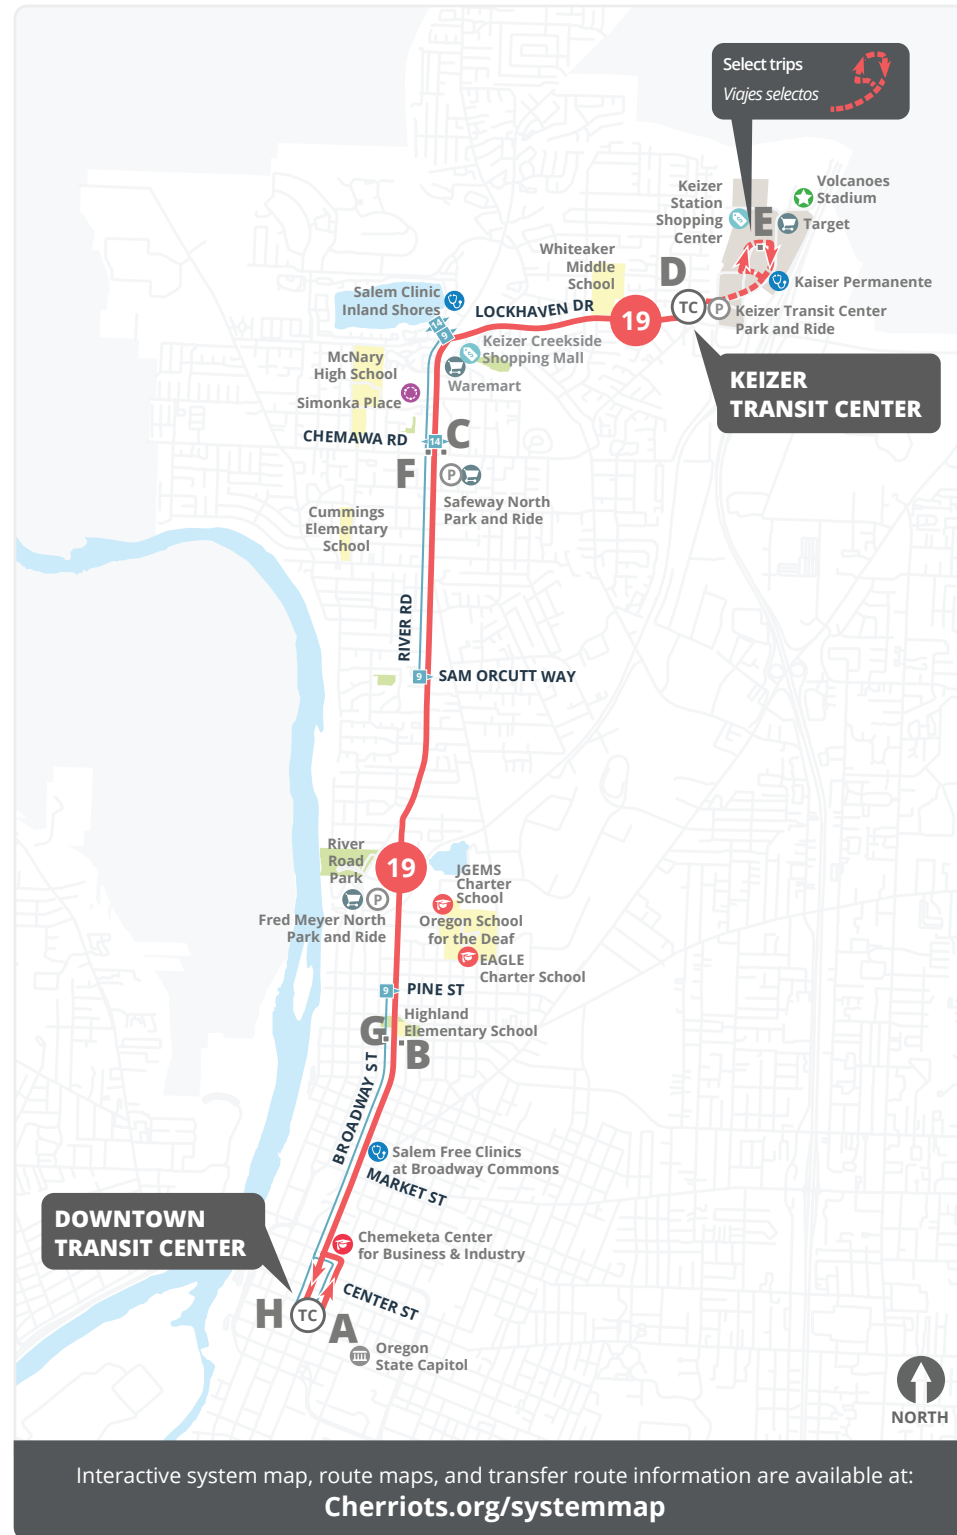

Stop List | **To Keizer Transit Center**

A Downtown Transit Center - Bay A

- Union @ High
- High @ Willow
- Broadway @ Belmont
- Broadway @ Market
- Broadway @ Shipping
- Broadway @ Madison

B Broadway @ Academy

- Broadway @ Pine
- Broadway @ Locust
- Broadway @ Dr. MLK Jr. Pkwy
- Broadway @ Plaza Del Rey
- River Rd @ Plymouth
- River Rd @ Glynbrook
- River Rd @ Homewood
- River Rd @ Sunset
- River Rd @ Manbrin
- River Rd @ Cummings
- River Rd @ Dearborn

C River Rd @ Chemawa

- River Rd @ Claggett
- River Rd @ Keizer Creekside Shopping
- Lockhaven @ River Rd
- Lockhaven @ Verda
- Lockhaven @ Kafir
- Lockhaven @ Klicitar

D Keizer Transit Center

Timepoints are noted in **bold** and correspond with letters on the map and schedule.

Stop List | **To Downtown Transit Center**

D Keizer Transit Center - Bay E

- Stadium @ Ulali *(select trips)*

E Ulali @ Keizer Station Blvd *(select trips)*

- Lockhaven @ Kalmia
- Lockhaven @ Verda
- Lockhaven @ River Rd
- River Rd @ Claggett

F River Rd @ Chemawa

- River Rd @ Dearborn
- River Rd @ Cummings
- River Rd @ Manbrin
- River Rd @ Sunset
- River Rd @ Homewood
- River Rd @ Bever
- River Rd @ Garland

G Broadway @ Columbia

- Broadway @ Jefferson
- Broadway @ Shipping
- Broadway @ Gaines
- Broadway @ Belmont
- High @ Division

H Downtown Transit Center

Los tiempos están notados en letras **oscuras** y corresponde con letras en el mapa y el horario.

Interactive system map, route maps, and transfer route information are available at: **Cherriots.org/systemmap**

Bus Fares

There are four types of passes:

- One-Ride cash fare
- Day Pass
- 30-Day Pass
- Annual Pass

More details at [Cherriots.org/fares](https://cherriots.org/fares).

Tarifas de autobús

Hay cuatro tipos de pases:

- Un-Viaje
- Pase del Día
- Pase de 30 Días
- Pase Anual

Más detalles a [Cherriots.org/tarifas](https://cherriots.org/tarifas).

Where to purchase bus passes

(available pass types vary by location)

- Cherriots Customer Service
- Chemeketa College Bookstore
- Roth's (Salem stores only)
- Safeway (Salem-Keizer stores only)
- Umopass.com or on the Umo app

Dónde comprar pases de autobús

(La disponibilidad y clase del pase varían por ubicación)

- Servicio al Cliente de Cherriots
- Librería de Chemeketa College
- Roth's (solamente tiendas de Salem)
- Safeway (solamente tiendas de Salem-Keizer)
- Umopass.com o en la aplicación Umo

Detours

Routes may go on detour due to weather or road construction. Check detour updates at:

- [Cherriots.org/alerts](https://cherriots.org/alerts)
- 503-588-2877

Desvíos

Las rutas pueden desviarse debido al clima o la construcción de carreteras. Revise las actualizaciones de desvíos a:

- [Cherriots.org/alertas](https://cherriots.org/alertas)
- 503-588-2877

Cherriots.org

503-588-2877

220 High St. NE
Salem, OR 97301

printed on recycled paper