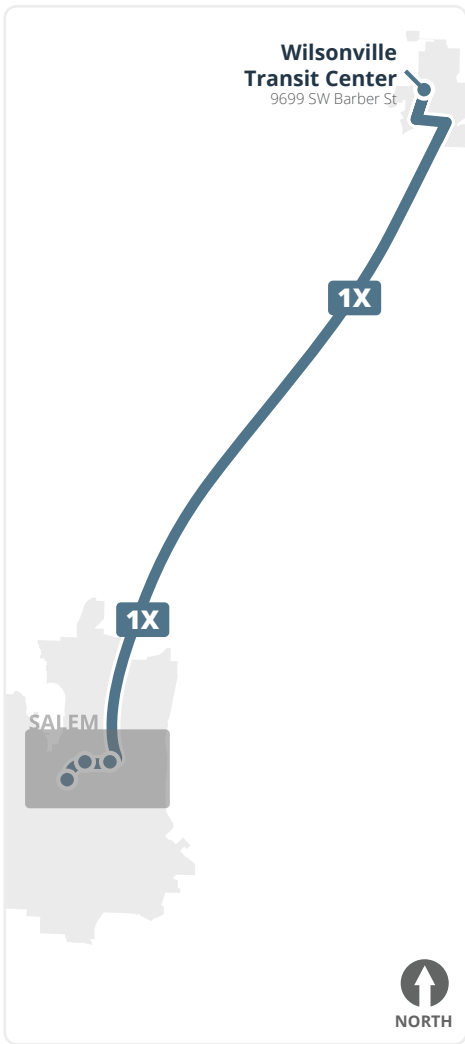

SMART
SOUTH METRO AREA REGIONAL TRANSIT

Route 1X is jointly operated by
Cherriots and SMART.

Visit ridesmart.com
for SMART's holiday closure schedule.

Visite ridesmart.com
para los horarios de los días feriados de SMART.