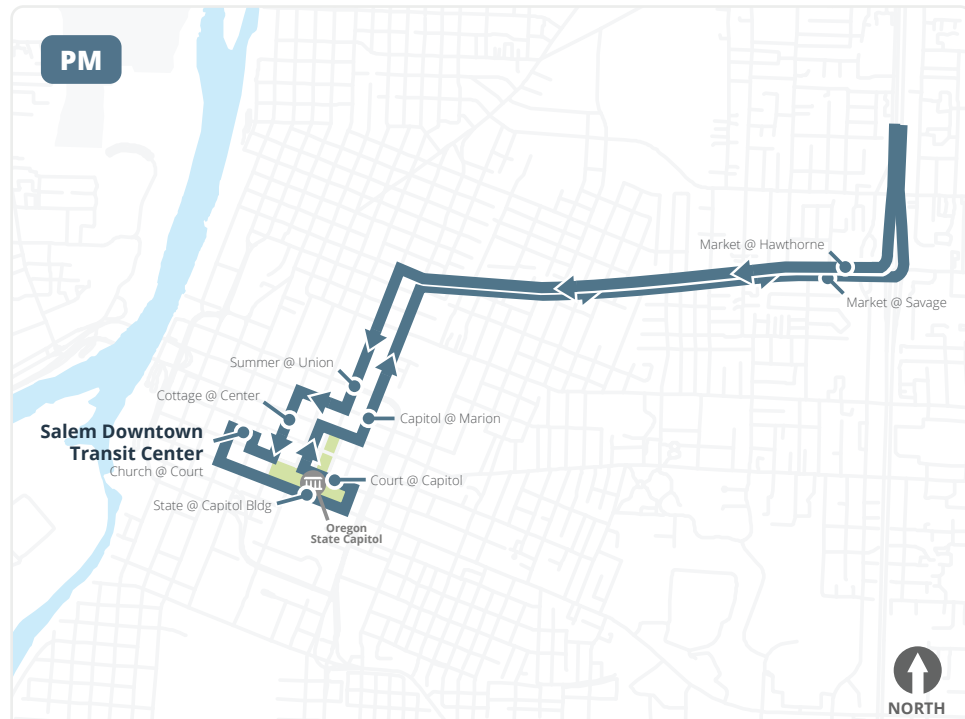

### Weekdays | Días de semana | To Wilsonville

Operated by	Salem Downtown Transit Center - Bay R	Court @ Capitol	Market @ Savage	Wilsonville Transit Center - 1X	WES Departure to Beaverton
Cherriots	5:00a	—	5:08a	5:45a	6:01a
Cherriots	6:25a	—	6:33a	7:17a	—
SMART	7:00a	—	7:10a	7:48a	8:16a
SMART	7:50a	—	8:00a	8:35a	—
SMART	8:15a	—	8:25a	9:00a	—
SMART	9:05a	—	9:15a	9:48a	—
SMART	10:00a	10:04a	10:15a	10:52a	—
SMART	12:00p	12:04p	12:15p	12:52p	—
Cherriots	1:30p	1:34p	1:43p	2:19p	3:28p
Cherriots	3:35p	3:39p	3:48p	4:24p	4:13p
Cherriots	4:00p	4:04p	4:13p	4:52p	4:58p
SMART	4:30p	4:34p	4:43p	5:21p	5:43p
SMART	5:00p	5:04p	5:13p	5:52p	—
Cherriots	5:30p	5:34p	5:43p	6:22p	6:28p
SMART	6:35p	6:39p	6:43p	7:22p	—
SMART	7:05p	7:09p	7:13p	7:52p	—

### Weekdays | Días de semana | To Salem

Operated by	WES Arrival to Wilsonville	Wilsonville Transit Center - 1X	Market @ Hawthorne	Summer @ Union	Salem Downtown Transit Center
SMART	—	6:00a	6:35a	6:43a	6:48a
Cherriots	—	6:30a	7:01a	7:08a	7:18a
SMART	6:35a	6:50a	7:25a	7:33a	7:38a
SMART	—	7:10a	7:45a	—	7:58a
Cherriots	7:20a	7:30a	8:01a	8:08a	8:18a
SMART	8:05a	8:05a	8:40a	—	8:53a
SMART	8:50a	9:10a	9:45a	—	9:55a
SMART	9:35a	11:00a	11:35a	—	11:45a
Cherriots	—	2:30p	3:03p	3:10p	3:15p
SMART	—	3:37p	4:12p	—	4:22p
SMART	—	4:07p	4:42p	—	4:52p
Cherriots	—	4:37p	5:10p	5:17p	5:22p
Cherriots	4:47p	5:07p	5:40p	5:47p	5:52p
SMART	5:32p	5:37p	6:12p	—	6:22p
SMART	—	6:07p	6:42p	—	6:52p
Cherriots	6:17p	6:37p	7:10p	7:17p	7:22p

**SMART**  
SOUTH METRO AREA REGIONAL TRANSIT

Route 1X is jointly operated by  
Cherriots and SMART.

Visit [ridesmart.com](http://ridesmart.com)  
for SMART's holiday closure schedule.

Visite [ridesmart.com](http://ridesmart.com)  
para los horarios de los días feriados de SMART.

Interactive system map, route maps, and transfer route information are available at:  
**Cherriots.org/systemmap**