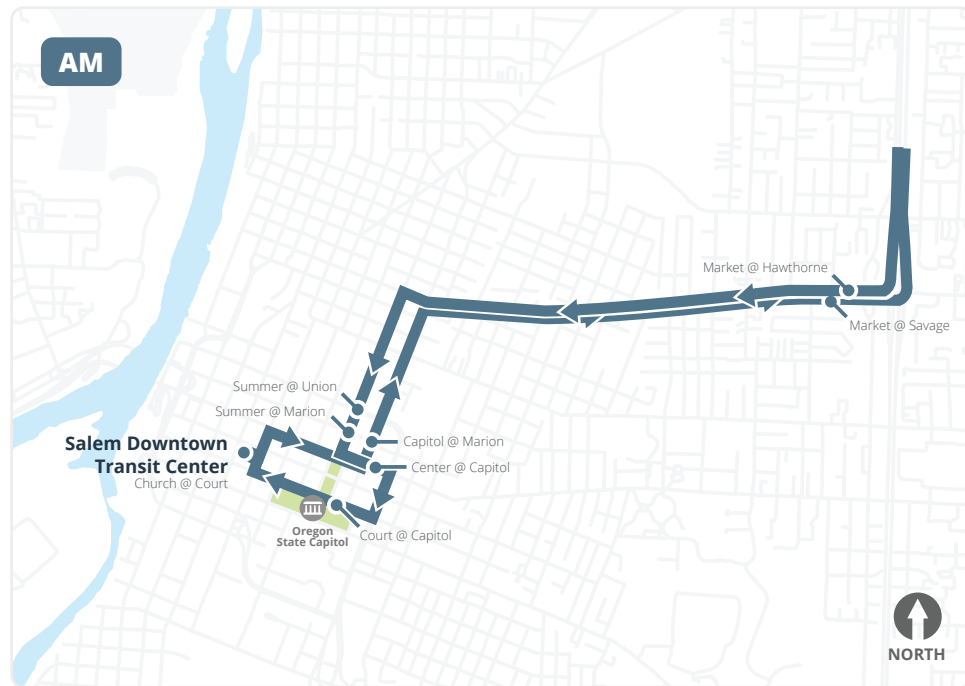

### Weekdays | Días de semana | To Salem

Operated by	WES Arrival to Wilsonville	Wilsonville Transit Center - 1X	Market @ Hawthorne	Summer @ Union	Salem Downtown Transit Center
SMART	—	6:00a	6:35a	6:43a	6:48a
Cherriots	—	6:30a	7:01a	7:08a	7:18a
SMART	6:35a	6:50a	7:25a	7:33a	7:38a
SMART	—	7:10a	7:45a	—	7:58a
Cherriots	7:20a	7:30a	8:01a	8:08a	8:18a
SMART	8:05a	8:05a	8:40a	—	8:53a
SMART	8:50a	9:10a	9:45a	—	9:55a
SMART	9:35a	11:00a	11:35a	—	11:45a
Cherriots	—	2:30p	3:03p	3:10p	3:15p
SMART	—	3:37p	4:12p	—	4:22p
SMART	—	4:07p	4:42p	—	4:52p
Cherriots	—	4:37p	5:10p	5:17p	5:22p
Cherriots	4:47p	5:07p	5:40p	5:47p	5:52p
SMART	5:32p	5:37p	6:12p	—	6:22p
SMART	—	6:07p	6:42p	—	6:52p
Cherriots	6:17p	6:37p	7:10p	7:17p	7:22p

**SMART**  
SOUTH METRO AREA REGIONAL TRANSIT

Route 1X is jointly operated by  
Cherriots and SMART.

Visit [ridesmart.com](http://ridesmart.com)  
for SMART's holiday closure schedule.

Visite [ridesmart.com](http://ridesmart.com)  
para los horarios de los días feriados de SMART.

Interactive system map, route maps, and transfer route information are available at:  
**Cherriots.org/systemmap**