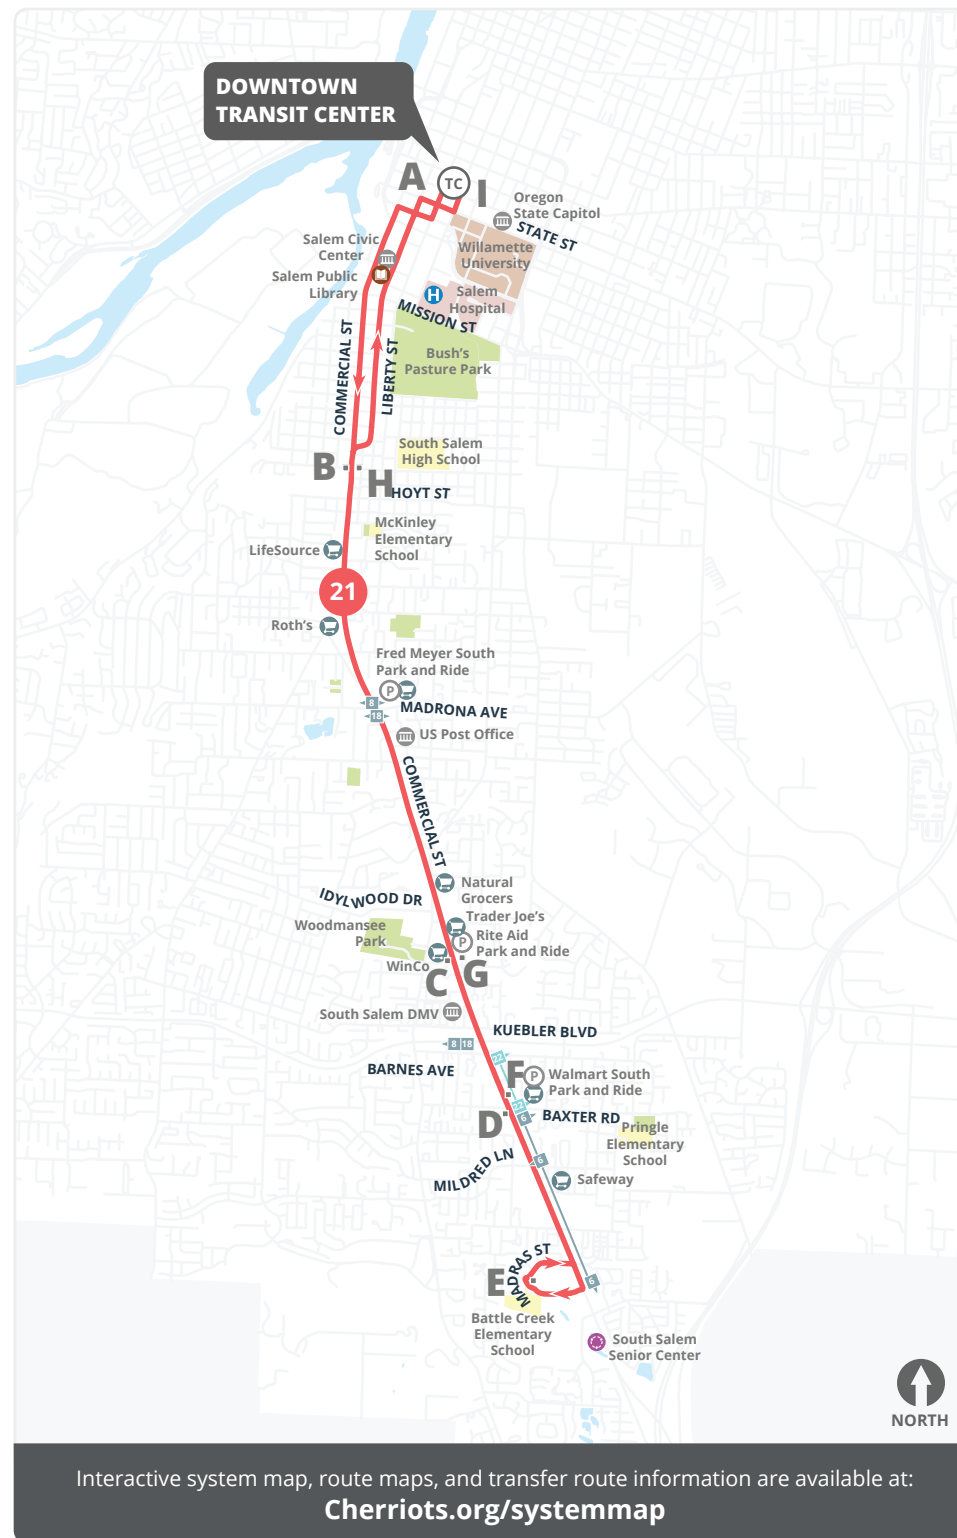

Stop List | **To South Salem**

A Downtown Transit Center - Bay K

- Commercial @ Trade
- Commercial @ Bellevue
- Commercial @ Mission
- Commercial @ Owens
- Commercial @ Myers
- Commercial @ Washington

B Commercial @ Rural

- Commercial @ Hoyt
- Commercial @ Boice
- Commercial @ Candalaria
- Commercial @ Vista
- Commercial @ Ratcliff
- Commercial @ Madrona
- Commercial @ Harris
- Commercial @ Browning
- Commercial @ Welcome
- Commercial @ Hilfiker

C Commercial @ Keglers

- Commercial @ Royvonne
- Commercial @ Barnes

D Commercial @ Baxter

- Commercial @ Fabry
- Commercial @ Wiltsey
- Commercial @ Madras
- Waln @ Commercial

E Madras @ Fircrest

Timepoints are noted in **bold** and correspond with letters on the map and schedule.

Stop List | **To Downtown Transit Center**

E Madras @ Fircrest

- Commercial @ Fabry

F Commercial @ Baxter

- Commercial @ Boone
- Commercial @ Royvonne

G Commercial @ Keglers

- Commercial @ Lansford
- Commercial @ Promontory
- Commercial @ Browning
- Commercial @ Duplex
- Commercial @ Madrona
- Commercial @ Ratcliff

H Commercial @ Rural

- Commercial @ Alice
- Commercial @ Boice
- Commercial @ Hoyt

H Commercial @ Rural

- Liberty @ Lincoln
- Liberty @ Myers
- Liberty @ Owens
- Liberty @ Kearney
- Liberty @ Mill
- Liberty @ Ferry

I Downtown Transit Center

Los tiempos están notados en letras **oscuras** y corresponde con letras en el mapa y el horario.

Bus Fares

There are four types of passes:

- One-Ride cash fare
- Day Pass
- 30-Day Pass
- Annual Pass

More details at Cherriots.org/fares.

Tarifas de autobús

Hay cuatro tipos de pases:

- Un-Viaje
- Pase del Día
- Pase de 30 Días
- Pase Anual

Más detalles a Cherriots.org/tarifas.

Where to purchase bus passes

(available pass types vary by location)

- Cherriots Customer Service
- Chemeketa College Bookstore
- Roth's (Salem stores only)
- Safeway (Salem-Keizer stores only)
- Umopass.com or on the Umo app

Dónde comprar pases de autobús

(La disponibilidad y clase del pase varían por ubicación)

- Servicio al Cliente de Cherriots
- Librería de Chemeketa College
- Roth's (solamente tiendas de Salem)
- Safeway (solamente tiendas de Salem-Keizer)
- Umopass.com o en la aplicación Umo

Detours

Routes may go on detour due to weather or road construction. Check detour updates at:

- Cherriots.org/alerts
- 503-588-2877

Desvíos

Las rutas pueden desviarse debido al clima o la construcción de carreteras. Revise las actualizaciones de desvíos a:

- Cherriots.org/alertas
- 503-588-2877

Cherriots.org
503-588-2877

220 High St. NE
Salem, OR 97301

♻️ printed on recycled paper