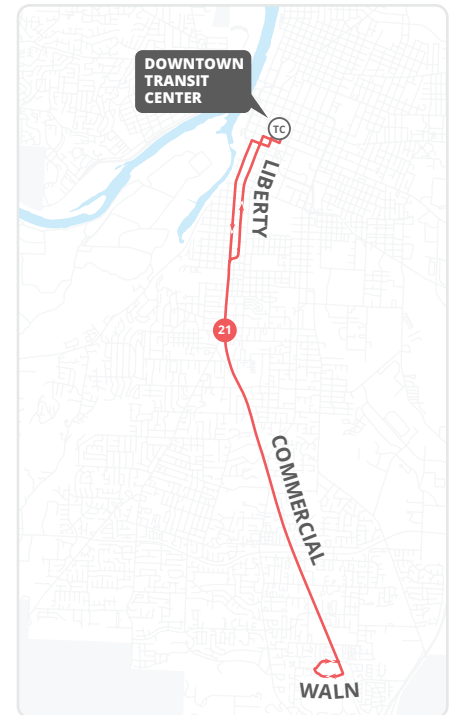

South Commercial

15-MINUTE SERVICE

Weekdays 6 a.m. - 7 p.m.

SERVICIO DE 15 MINUTOS

Días de semana 6 a.m. - 7 p.m.

30 - 60-minute service all other times
Servicio de 30 a 60 minutos todas las otras horas