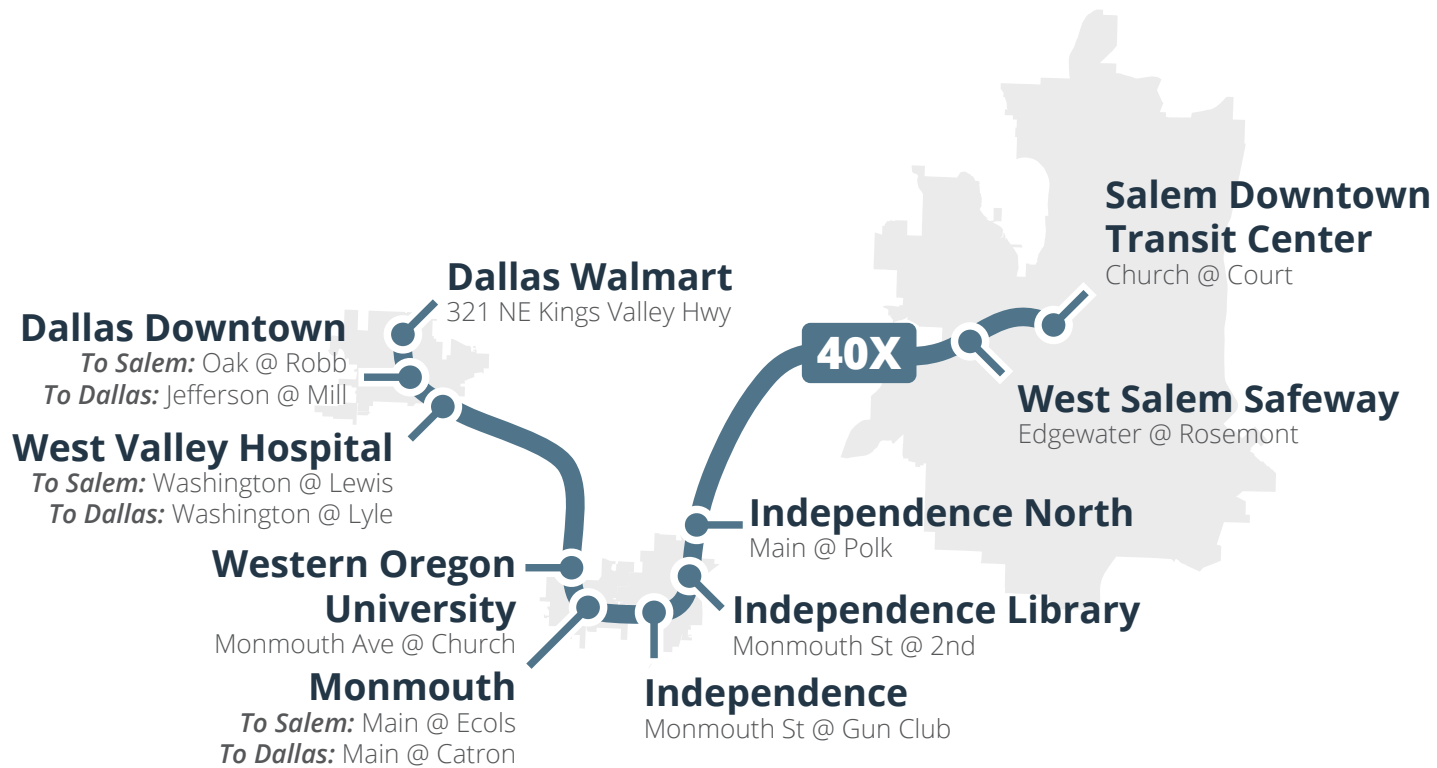

Interactive system map, route maps, and transfer route information are available at:
Cherriots.org/systemmap

Bus Fares

There are four types of passes:

- One-Ride cash fare
- Day Pass
- Month Pass
- Annual Pass

More details at Cherriots.org/fares.

Tarifas de autobús

Hay cuatro tipos de pases:

- Un-Viaje
- Pase del Día
- Pase de Mes
- Pase Anual

Más detalles a Cherriots.org/tarifas.

Where to purchase bus passes

(available pass types vary by location)

- Cherriots Customer Service
- Chemeketa College Bookstore
- Roth's - Silverton and Independence
- Safeway - Dallas
- Wilsonville City Hall
- Umopass.com or on the Umo app

Dónde comprar pases de autobús

(La disponibilidad y clase del pase varían por ubicación)

- Servicio al Cliente de Cherriots
- Librería de Chemeketa College
- Roth's - Silverton y Independence
- Safeway - Dallas
- Wilsonville City Hall
- Umopass.com o en la aplicación Umo

Detours

Routes may go on detour due to weather or road construction. Check detour updates at:

- Cherriots.org/alerts
- 503-588-2877

Desvíos

Las rutas pueden desviarse debido al clima o la construcción de carreteras.

Revise las actualizaciones de desvíos a:

- Cherriots.org/alertas
- 503-588-2877

Cherriots.org
503-588-2877

220 High St. NE
Salem, OR 97301

printed on recycled paper