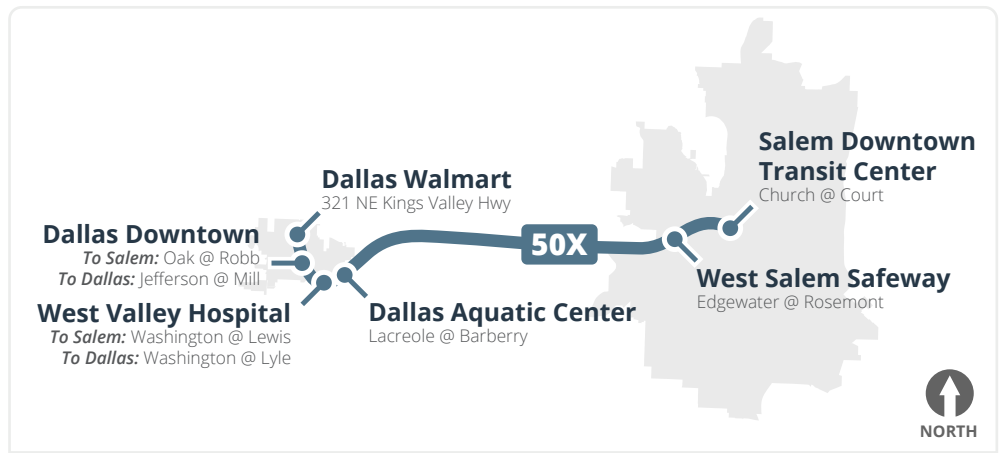

How to read the schedule

- Select the schedule for the day of the week and direction you are traveling.
- Select the city/stop you are departing from.
- Read down the column to the time you want to begin your trip.
- If the time is blank the bus does not serve that stop on that trip.

Interactive system map, route maps, and transfer route information are available at:
Cherriots.org/systemmap

All times are estimates.

Please arrive five minutes earlier than the posted time.

Visit [Cherriots.org/services](https://cherriots.org/services)

Screen reader accessible schedules available at **Cherriots.org**

Weekdays <i>Días de semana</i> To Dallas					
Salem Downtown Transit Center - Bay U	West Salem Safeway	Dallas Aquatic Center	West Valley Hospital	Dallas Downtown	Dallas Walmart
Church @ Court	Edgewater @ Rosemont	Lacreole @ Barberry	Washington @ Lyle	Jefferson @ Mill	321 NE Kings Valley Hwy
7:00a	7:07a	7:24a	7:27a	7:29a	7:33a
8:30a	8:37a	8:54a	8:57a	8:59a	9:03a
3:30p	3:37p	3:54p	3:57p	3:59p	4:03p
5:00p	5:10p	5:27p	5:30p	5:32p	5:37p

Weekdays <i>Días de semana</i> To Salem					
Dallas Walmart	Dallas Downtown	West Valley Hospital	Dallas Aquatic Center	West Salem Safeway	Salem Downtown Transit Center
321 NE Kings Valley Hwy	Oak @ Robb	Washington @ Lewis	Lacreole @ Barberry	Edgewater @ Rosemont	Church @ Court
6:17a	6:22a	6:25a	6:28a	6:44a	6:50a
7:43a	7:48a	7:51a	7:54a	8:10a	8:16a
2:42p	2:48p	2:52p	2:55p	3:12p	3:20p
4:12p	4:18p	4:22p	4:25p	4:42p	4:50p