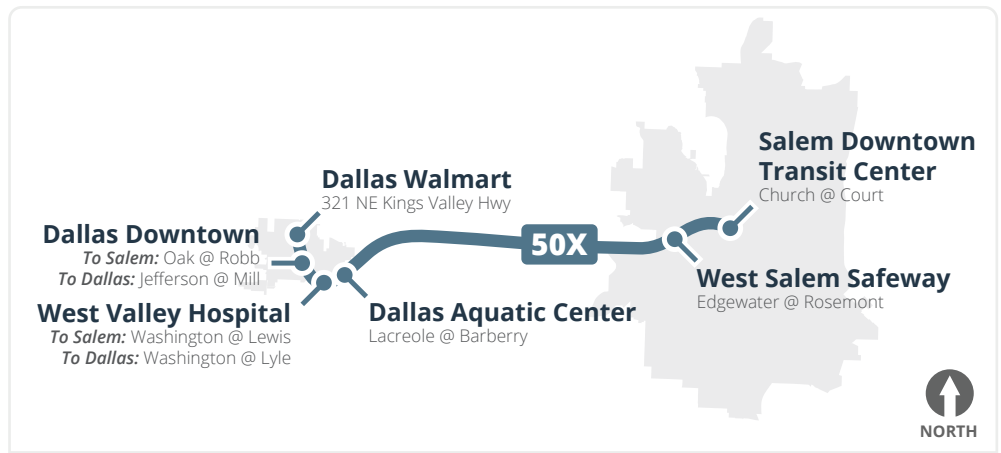

How to read the schedule

- Select the schedule for the day of the week and direction you are traveling.
- Select the city/stop you are departing from.
- Read down the column to the time you want to begin your trip.
- If the time is blank the bus does not serve that stop on that trip.

Interactive system map, route maps, and transfer route information are available at:
Cherriots.org/systemmap

All times are estimates.

Please arrive five minutes earlier than the posted time.

Visit [Cherriots.org/services](https://cherriots.org/services)

Screen reader accessible schedules available at **Cherriots.org**

Weekdays <i>Días de semana</i> To Dallas					
Salem Downtown Transit Center - Bay U	West Salem Safeway	Dallas Aquatic Center	West Valley Hospital	Dallas Downtown	Dallas Walmart
Church @ Court	Edgewater @ Rosemont	Lacreole @ Barberry	Washington @ Lyle	Jefferson @ Mill	321 NE Kings Valley Hwy
7:00a	7:04a	7:21a	7:24a	7:26a	7:33a
8:30a	8:34a	8:51a	8:54a	8:56a	9:03a
3:30p	3:34p	3:51p	3:54p	3:56p	4:03p
5:00p	5:08p	5:25p	5:28p	5:30p	5:37p

Weekdays <i>Días de semana</i> To Salem					
Dallas Walmart	Dallas Downtown	West Valley Hospital	Dallas Aquatic Center	West Salem Safeway	Salem Downtown Transit Center
321 NE Kings Valley Hwy	Oak @ Robb	Washington @ Lewis	Lacreole @ Barberry	Edgewater @ Rosemont	Church @ Court
6:17a	6:22a	6:25a	6:28a	6:44a	6:50a
7:43a	7:48a	7:51a	7:54a	8:10a	8:16a
2:42p	2:48p	2:52p	2:55p	3:12p	3:20p
4:12p	4:18p	4:22p	4:25p	4:42p	4:50p