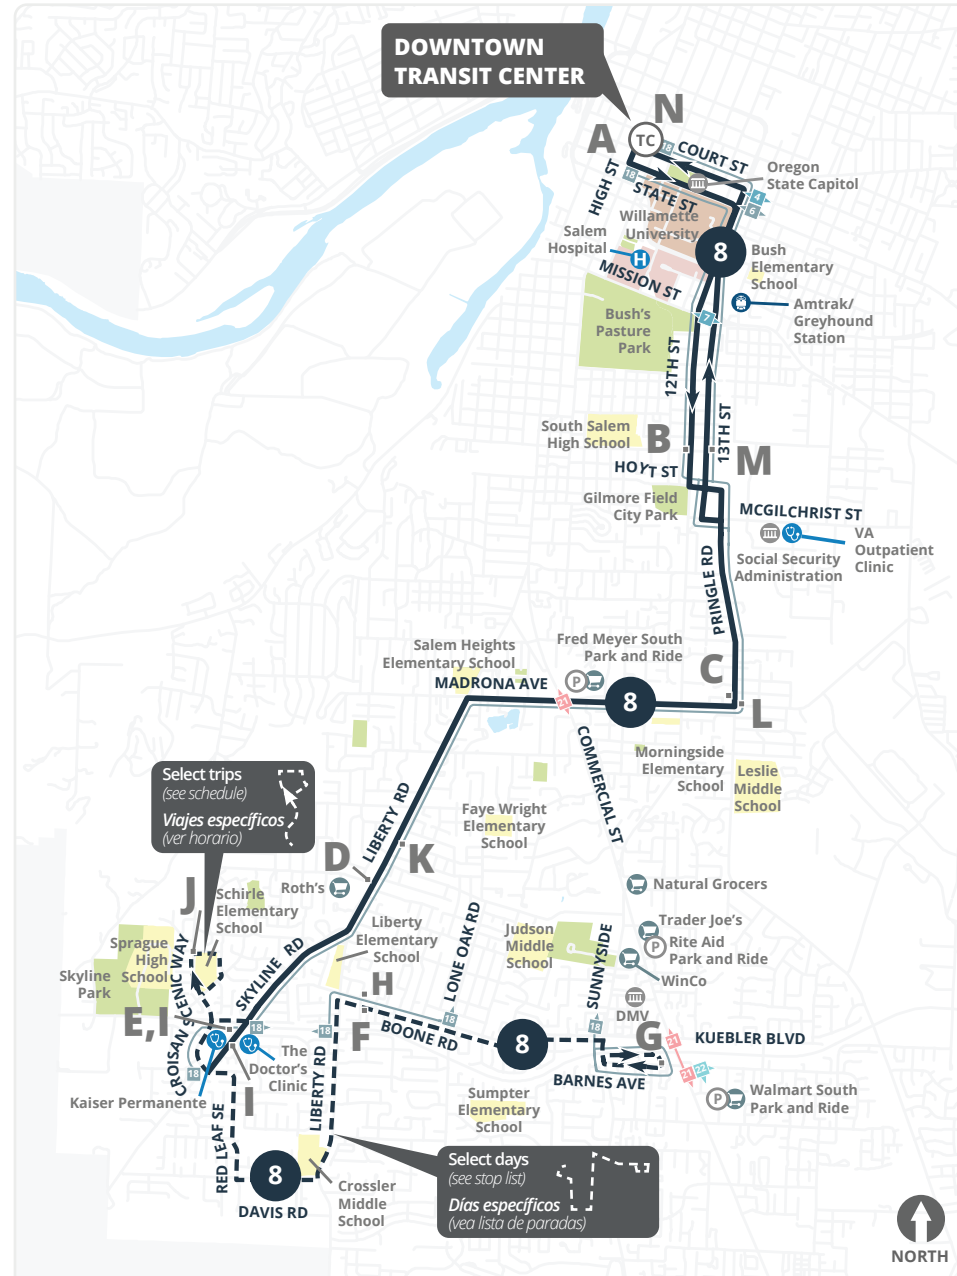

- Boone @ Sunnyside
- Boone @ Pam
- Boone @ Lone Oak
- Boone @ Nina

H Boone @ Cumberland

- Liberty @ Kuebler
- Liberty @ Kamela
- Liberty @ Rock Creek
- Davis @ Joynak
- Davis @ Stockton
- Red Leaf @ WaIn Creek
- Red Leaf @ Cedarcrest
- Red Leaf @ Summercrest
- Summercrest @ Skyline

I Skyline @ Skyline Village

I Skyline @ Kuebler (Sundays only)

- Croisan Scenic @ Red Oak (Sundays only)
- Croisan Scenic @ Country (Sundays only)

J Croisan @ Joseph (select trips)

- Skyline @ Joseph
- Skyline @ Liberty Circle
- Liberty @ Hrubetz
- Liberty @ Gregory
- Liberty @ Friendship
- Liberty @ Vine
- Liberty @ Harvard
- Liberty @ Madrona
- Madrona @ Halifax
- Madrona @ Hillview
- Madrona @ Commercial
- Madrona @ Pioneer
- Madrona @ Peck

K Liberty @ Friendship

L Pringle @ Georgia

- Pringle @ Salishan
- Pringle @ Woodacre
- Pringle @ Peace
- McGilchrist @ Pringle
- 13th @ McGilchrist

M 13th @ Rural

- 13th @ Howard
- 13th @ Hines
- 13th @ Amtrak Station
- Court @ Capitol
- Court @ Winter
- Court @ Cottage

N Downtown Transit Center

These stops are not served on Sundays. Estas paradas no están servidas los domingos.

These stops are not served on Sundays. Estas paradas no están servidas los domingos.

Timepoints are noted in **bold** and correspond with letters on the map and schedule.

Los tiempos están notados en letras **oscuras** y corresponde con letras en el mapa y el horario.

Shared Route Path

Route 8 and 18 schedules are offset to provide service every 30 minutes from Skyline Road to the Downtown Transit Center.

Interactive system map, route maps, and transfer route information are available at:

Cherriots.org/systemmap

Bus Fares

There are four types of passes:

- One-Ride cash fare
- Day Pass
- 30-Day Pass
- Annual Pass

More details at Cherriots.org/fares.

Tarifas de autobús

Hay cuatro tipos de pases:

- Un-Viaje
- Pase del Día
- Pase de 30 Días
- Pase Anual

Más detalles a Cherriots.org/tarifas.

Where to purchase bus passes

(available pass types vary by location)

- Cherriots Customer Service
- Chemeketa College Bookstore
- Roth's (Salem stores only)
- Safeway (Salem-Keizer stores only)
- Umopass.com or on the Umo app

Dónde comprar pases de autobús

(La disponibilidad y clase del pase varían por ubicación)

- Servicio al Cliente de Cherriots
- Librería de Chemeketa College
- Roth's (solamente tiendas de Salem)
- Safeway (solamente tiendas de Salem-Keizer)
- Umopass.com o en la aplicación Umo

Detours

Routes may go on detour due to weather or road construction. Check detour updates at:

- Cherriots.org/alerts
- 503-588-2877

Desvíos

Las rutas pueden desviarse debido al clima o la construcción de carreteras. Revise las actualizaciones de desvíos a:

- Cherriots.org/alertas
- 503-588-2877

Cherriots.org

503-588-2877

220 High St. NE
Salem, OR 97301

printed on recycled paper