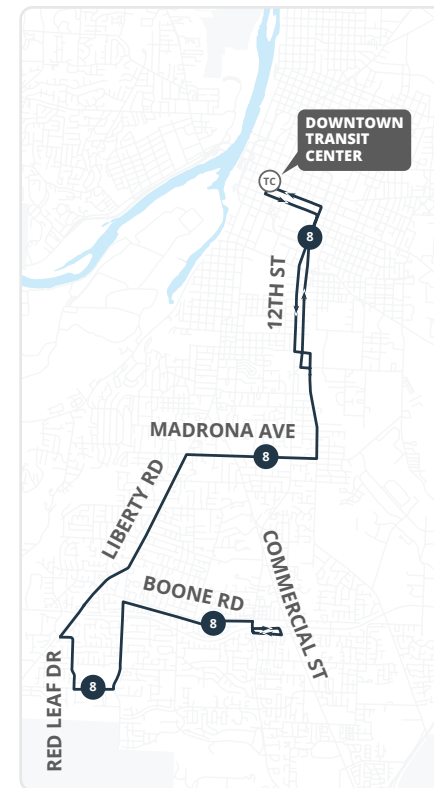

12th / Liberty
via Red Leaf

60-MINUTE SERVICE

SERVICIO DE 60 MINUTOS