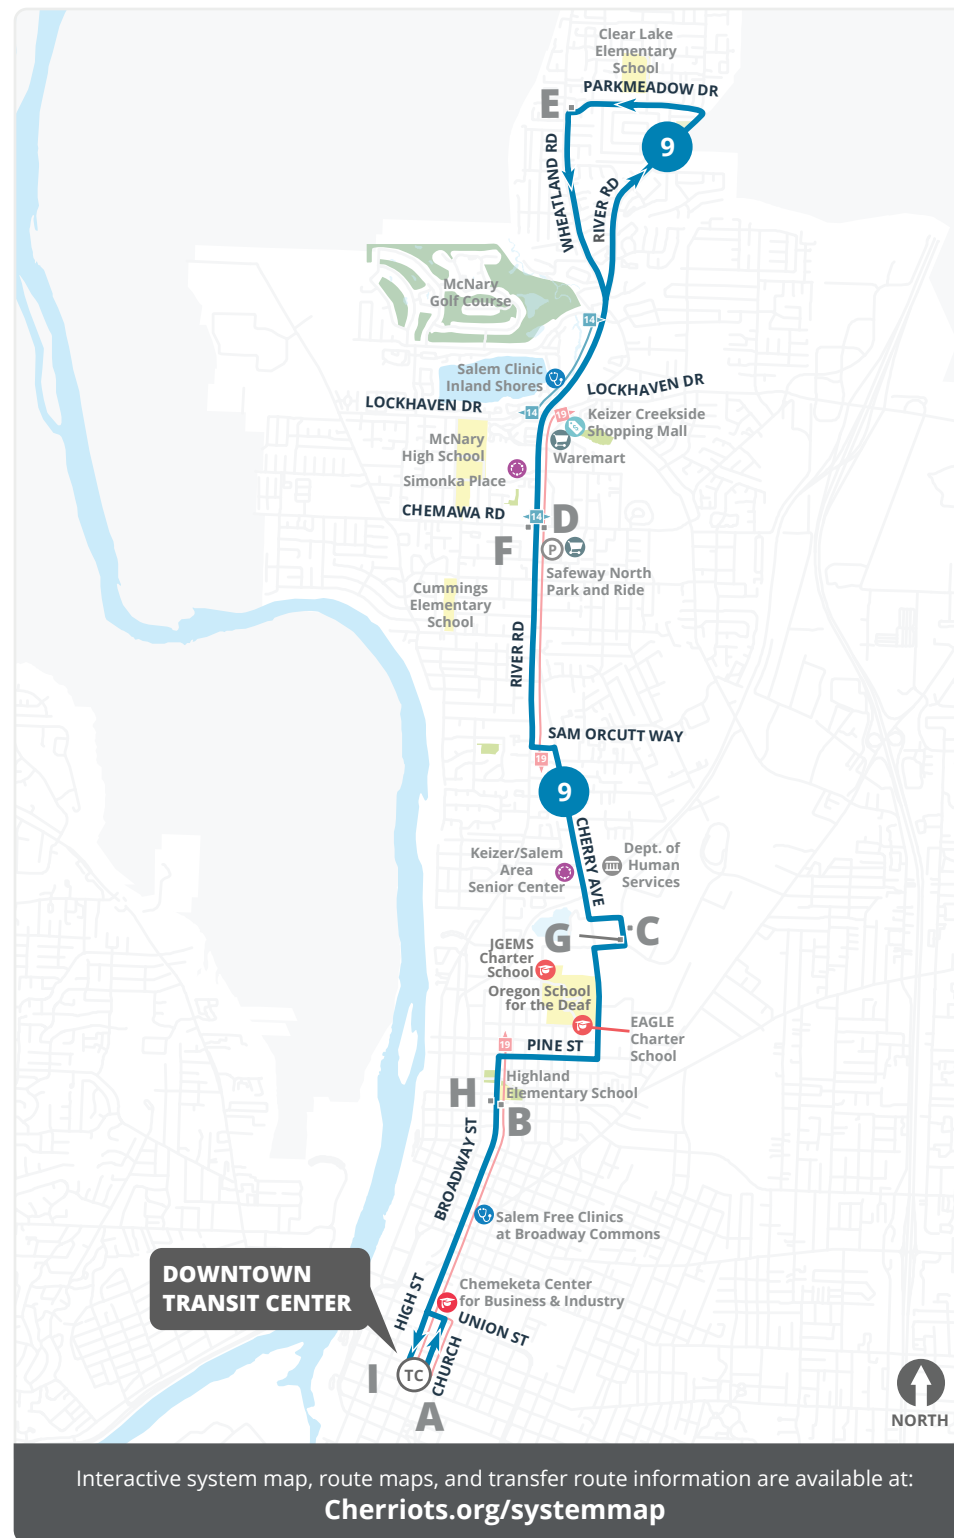

Stop List | **To Parkmeadow**

A Downtown Transit Center - Bay Q

- Union @ High
- High @ Willow
- Broadway @ Belmont
- Broadway @ Market
- Broadway @ Shipping
- Broadway @ Madison

B Broadway @ Academy

- Broadway @ Pine
- Pine @ Maple
- Cherry @ Hickory

E Parkmeadow @ Wheatland

Timepoints are noted in **bold** and correspond with letters on the map and schedule.

Stop List | **To Downtown Transit Center**

E Parkmeadow @ Wheatland

- Wheatland @ Ridgecrest
- Wheatland @ Russett
- Wheatland @ McNary Heights
- Wheatland @ River Rd
- River Rd @ McNary Estates
- River Rd @ Promenade
- River Rd @ Claggett

F River Rd @ Chemawa

- River Rd @ Dearborn
- River Rd @ Cummings
- River Rd @ Manbrin
- Cherry @ Shady
- Cherry @ Weeks
- Cherry @ Plymouth

G Del Webb @ Salem Industrial

- Cherry @ Locust
- Pine @ Maple
- Pine @ 5th

H Broadway @ Columbia

- Broadway @ Jefferson
- Broadway @ Shipping
- Broadway @ Gaines
- Broadway @ Belmont
- High @ Division

I Downtown Transit Center

Los tiempos están notados en letras **oscuras** y corresponde con letras en el mapa y el horario.